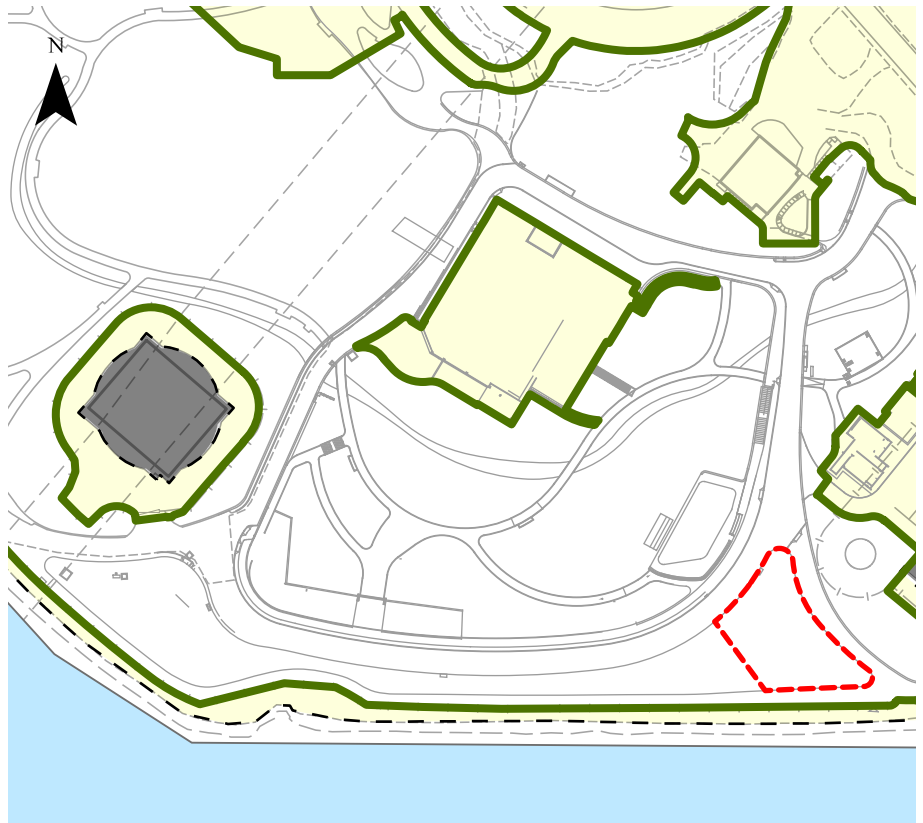

通告 Notice

藝術公園 - 封閉區域 Art Park - Closed Areas

請注意，下圖紅色部分將於2021年1月11日至2021年1月13日被圍封用作草坪維護，其餘藝術公園位置將如常開放。

Members of the Public are asked to note that the area outlined in red below will be closed to the Public for lawns maintenance from 11 January 2021 to 13 January 2021. Remaining parts of the Art Park will open as usual.

本通告乃根據西九文化區（公眾休憩用地）附例8(2)款訂立。

This notice is made under Section 8 (2) of the West Kowloon Cultural District (Public Open Spaces) Bylaw.

如有任何查詢，請致電2200 0724與我們聯絡。

Should you have any enquiry, please feel free to contact us at 2200 0724.

劉敏詩
獲授權人士
園區營運
西九文化區管理局

Man Sze LAU
Authorised Person
Park & Public Open Space Operations
West Kowloon Cultural District Authority

westKowloon
西九文化區