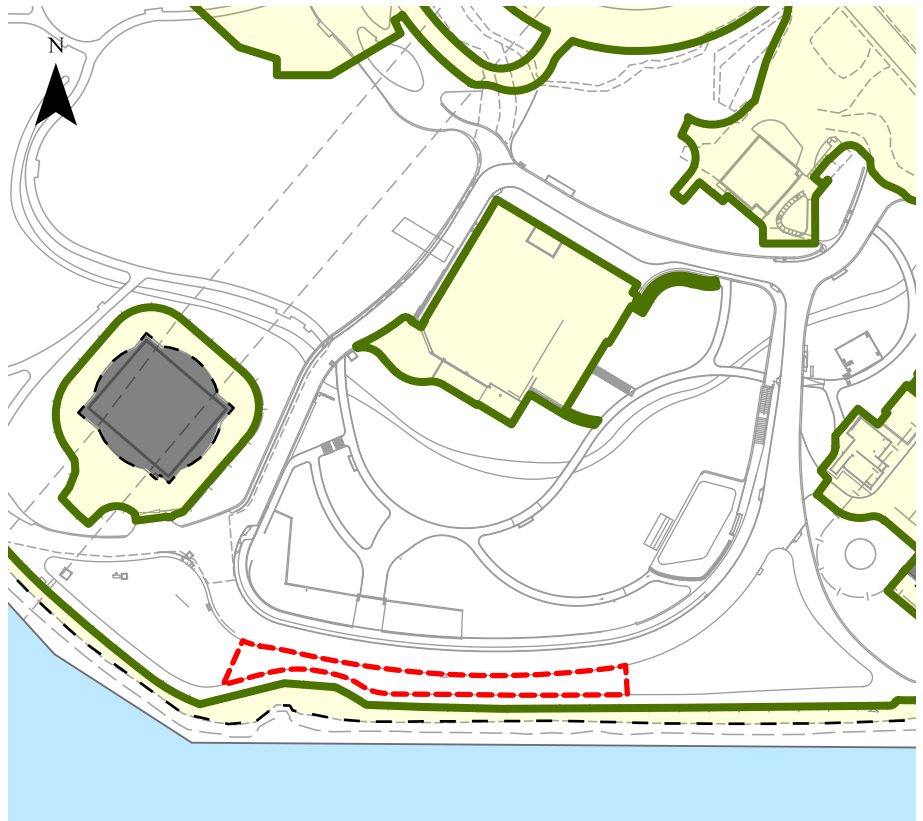

通告 Notice

藝術公園 - 封閉區域 Art Park - Closed Areas

請注意，下圖紅色部分將於2021年1月7日至2021年1月9日被圍封用作草坪維護，其餘藝術公園位置將如常開放。

Members of the Public are asked to note that the area outlined in red below will be closed to the Public for lawns maintenance from 7 January 2021 to 9 January 2021. Remaining parts of the Art Park will open as usual.

本通告乃根據西九文化區（公眾休憩用地）附例8(2)款訂立。

This notice is made under Section 8 (2) of the West Kowloon Cultural District (Public Open Spaces) Bylaw.

如有任何查詢，請致電2200 0724與我們聯絡。

Should you have any enquiry, please feel free to contact us at 2200 0724.

劉敏詩
獲授權人士
園區營運
西九文化區管理局

Man Sze LAU
Authorised Person
Park & Public Open Space Operations
West Kowloon Cultural District Authority

westKowloon
西九文化區