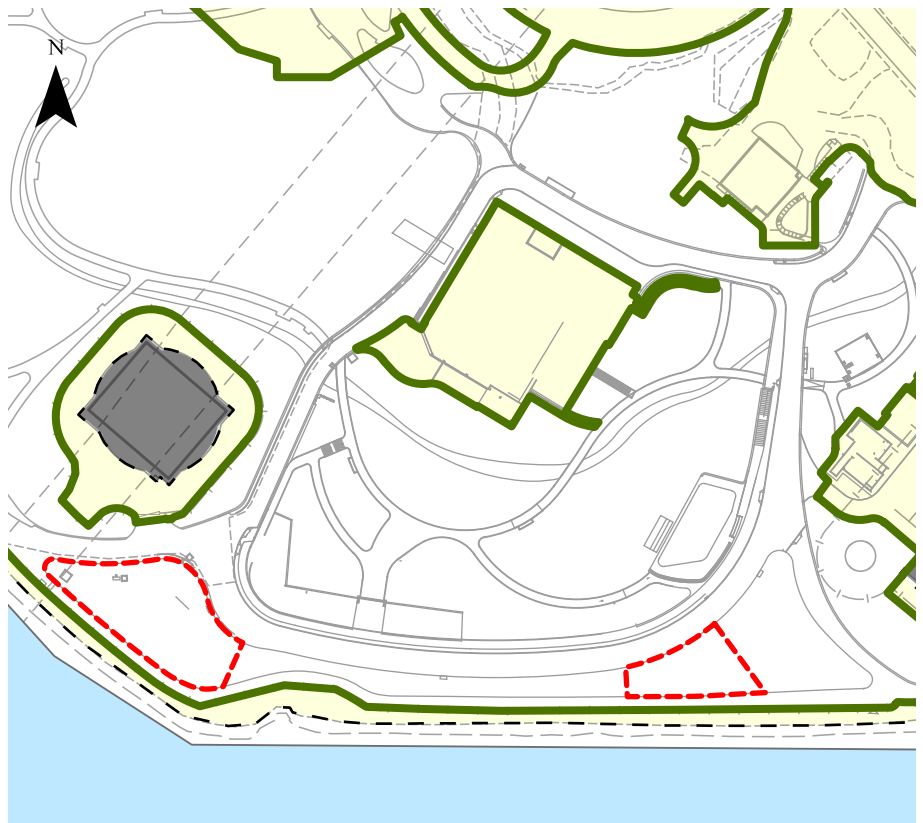

通告 Notice

藝術公園 - 封閉區域 Art Park - Closed Areas

請注意，下圖紅色部分將於2021年1月4日至2021年1月6日被圍封用作草坪維護，其餘藝術公園位置將如常開放。

Members of the Public are asked to note that the area outlined in red below will be closed to the Public for lawns maintenance from 4 January 2021 to 6 January 2021. Remaining parts of the Art Park will open as usual.

本通告乃根據西九文化區（公眾休憩用地）附例8(2)款訂立。

This notice is made under Section 8 (2) of the West Kowloon Cultural District (Public Open Spaces) Bylaw.

如有任何查詢，請致電2200 0724與我們聯絡。

Should you have any enquiry, please feel free to contact us at 2200 0724.

劉敏詩
獲授權人士
園區營運
西九文化區管理局

Man Sze LAU
Authorised Person
Park & Public Open Space Operations
West Kowloon Cultural District Authority

westKowloon
西九文化區