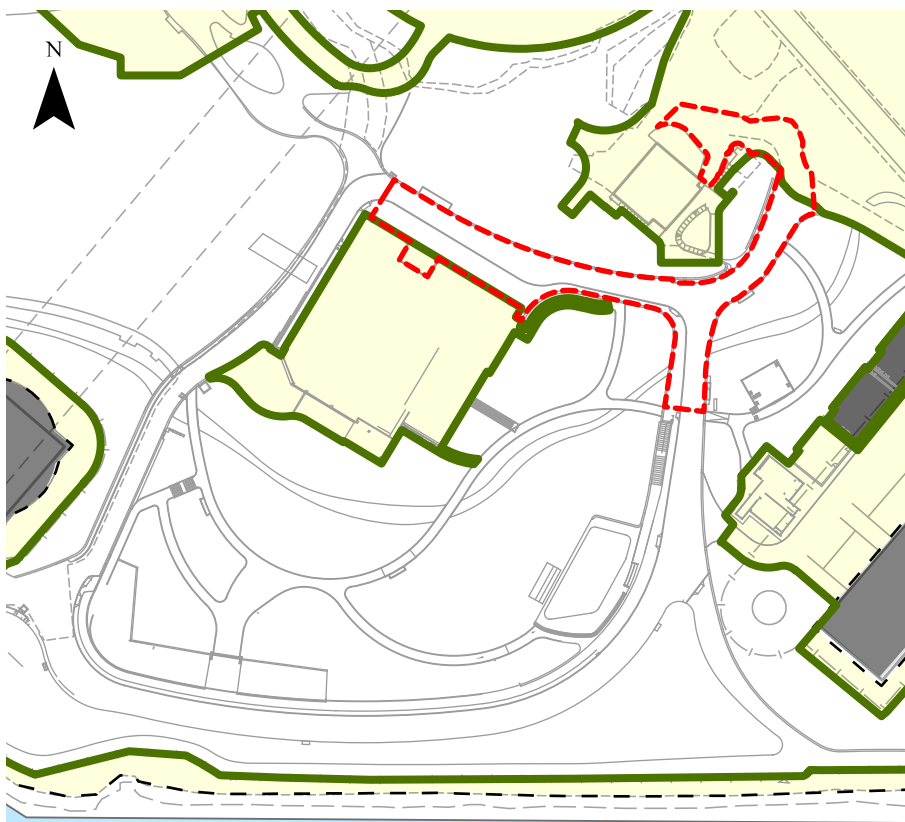

通告 Notice

藝術公園 - 封閉區域 Art Park - Closed Areas

請注意，下圖紅色部分將於2021年5月5日至2021年5月6日下午4時30分至11時59分被圍封用作活動場地，其餘藝術公園位置將如常開放。

Members of the Public are asked to note that the area outlined in red below will be closed to the Public for event from 5 May 2021 to 6 May 2021 from 4:30p.m. to 11:59p.m.. Remaining parts of the Art Park will open as usual.

本通告乃根據西九文化區（公眾休憩用地）附例8(2)款訂立。

This notice is made under Section 8 (2) of the West Kowloon Cultural District (Public Open Spaces) Bylaw.

如有任何查詢，請致電2200 0724與我們聯絡。

Should you have any enquiry, please feel free to contact us at 2200 0724.

劉敏詩
獲授權人士
園區營運
西九文化區管理局

Man Sze LAU
Authorised Person
Park & Public Open Space Operations
West Kowloon Cultural District Authority

westKowloon
西九文化區