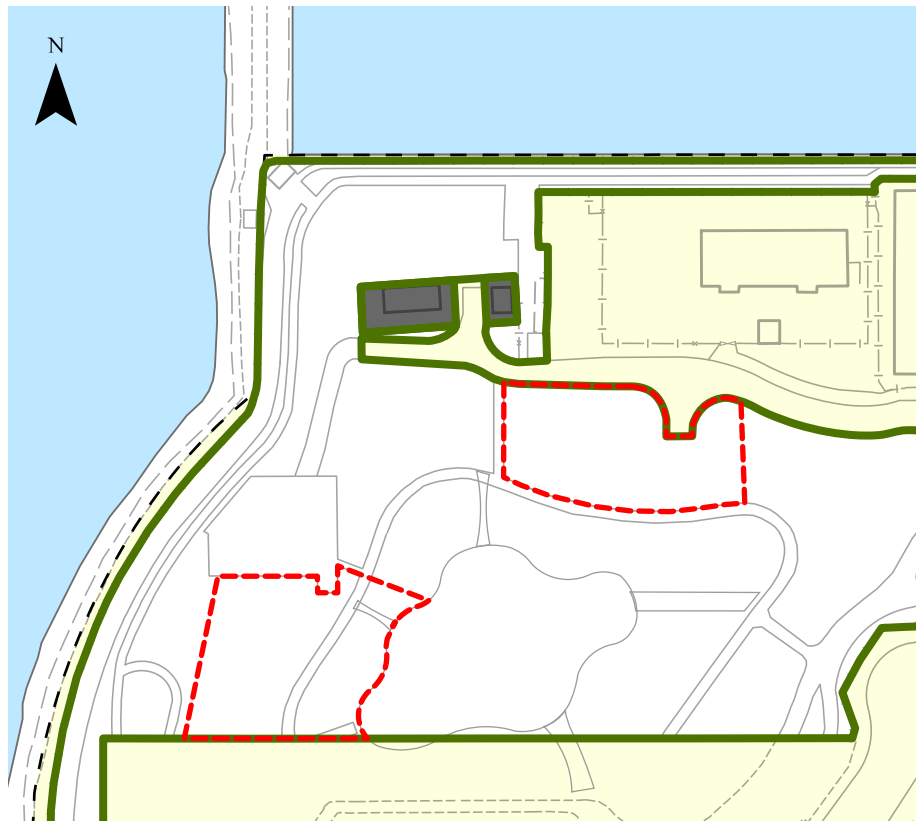

通告 Notice

藝術公園 - 封閉區域 Art Park - Closed Areas

請注意，下圖紅色部分將於2021年4月23日至2021年5月14日被圍封用作草坪維護，其餘藝術公園位置將如常開放。

Members of the Public are asked to note that the area outlined in red below will be closed to the Public for lawn maintenance from 23 April 2021 to 14 May 2021. Remaining parts of the Art Park will open as usual.

本通告乃根據西九文化區（公眾休憩用地）附例8(2)款訂立。

This notice is made under Section 8 (2) of the West Kowloon Cultural District (Public Open Spaces) Bylaw.

如有任何查詢，請致電2200 0724與我們聯絡。

Should you have any enquiry, please feel free to contact us at 2200 0724.

劉敏詩
獲授權人士
園區營運
西九文化區管理局

Man Sze LAU
Authorised Person
Park & Public Open Space Operations
West Kowloon Cultural District Authority

westKowloon
西九文化區