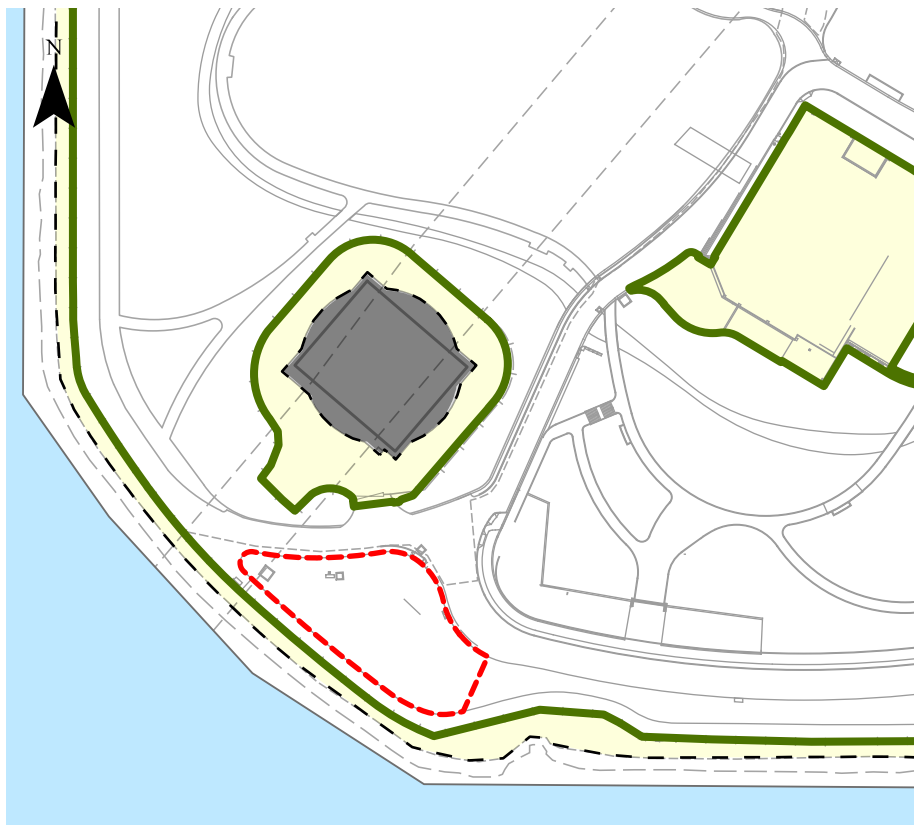

通告 Notice

藝術公園 - 封閉區域 Art Park - Closed Areas

請注意，下圖紅色部分將於2021年4月19日至2021年5月16日被圍封用作草坪維護，其餘藝術公園位置將如常開放。

Members of the Public are asked to note that the area outlined in red below will be closed to the Public for lawn maintenance from 19 April 2021 to 16 May 2021. Remaining parts of the Art Park will open as usual.

本通告乃根據西九文化區（公眾休憩用地）附例8(2)款訂立。

This notice is made under Section 8 (2) of the West Kowloon Cultural District (Public Open Spaces) Bylaw.

如有任何查詢，請致電2200 0724與我們聯絡。

Should you have any enquiry, please feel free to contact us at 2200 0724.

劉敏詩
獲授權人士
園區營運
西九文化區管理局

Man Sze LAU
Authorised Person
Park & Public Open Space Operations
West Kowloon Cultural District Authority

westKowloon
西九文化區