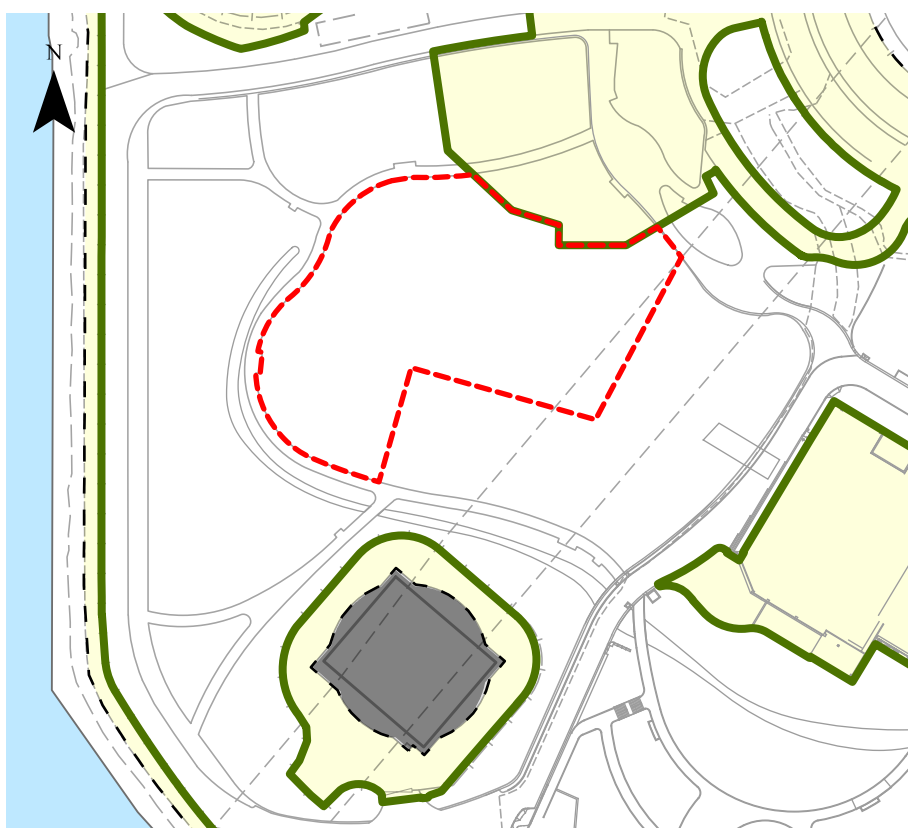

通告 Notice

藝術公園 - 封閉區域 Art Park - Closed Areas

請注意，下圖紅色部分將於2021年3月1日至2021年3月15日被圍封用作草坪維護，其餘藝術公園位置將如常開放。

Members of the Public are asked to note that the area outlined in red below will be closed to the Public for lawns maintenance from 1 March 2021 to 15 March 2021. Remaining parts of the Art Park will open as usual.

本通告乃根據西九文化區（公眾休憩用地）附例8(2)款訂立。

This notice is made under Section 8 (2) of the West Kowloon Cultural District (Public Open Spaces) Bylaw.

如有任何查詢，請致電2200 0724與我們聯絡。

Should you have any enquiry, please feel free to contact us at 2200 0724.

劉敏詩
獲授權人士
園區營運
西九文化區管理局

Man Sze LAU
Authorised Person
Park & Public Open Space Operations
West Kowloon Cultural District Authority

westKowloon
西九文化區