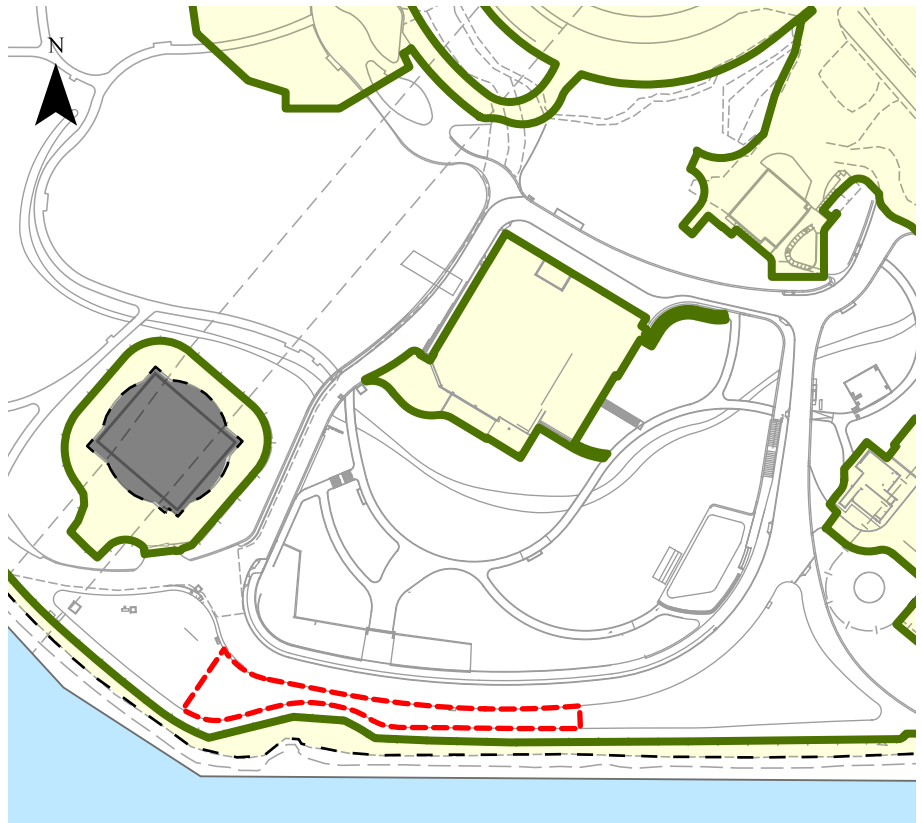

通告 Notice

藝術公園 - 封閉區域 Art Park - Closed Areas

請注意，下圖紅色部分將於2021年2月22日至2021年3月19日被圍封用作草坪維護，其餘藝術公園位置將如常開放。

Members of the Public are asked to note that the area outlined in red below will be closed to the Public for lawns maintenance from 22 February 2021 to 19 March 2021. Remaining parts of the Art Park will open as usual.

本通告乃根據西九文化區（公眾休憩用地）附例8(2)款訂立。

This notice is made under Section 8 (2) of the West Kowloon Cultural District (Public Open Spaces) Bylaw.

如有任何查詢，請致電2200 0724與我們聯絡。

Should you have any enquiry, please feel free to contact us at 2200 0724.

劉敏詩
獲授權人士
園區營運
西九文化區管理局

Man Sze LAU
Authorised Person
Park & Public Open Space Operations
West Kowloon Cultural District Authority

westKowloon
西九文化區