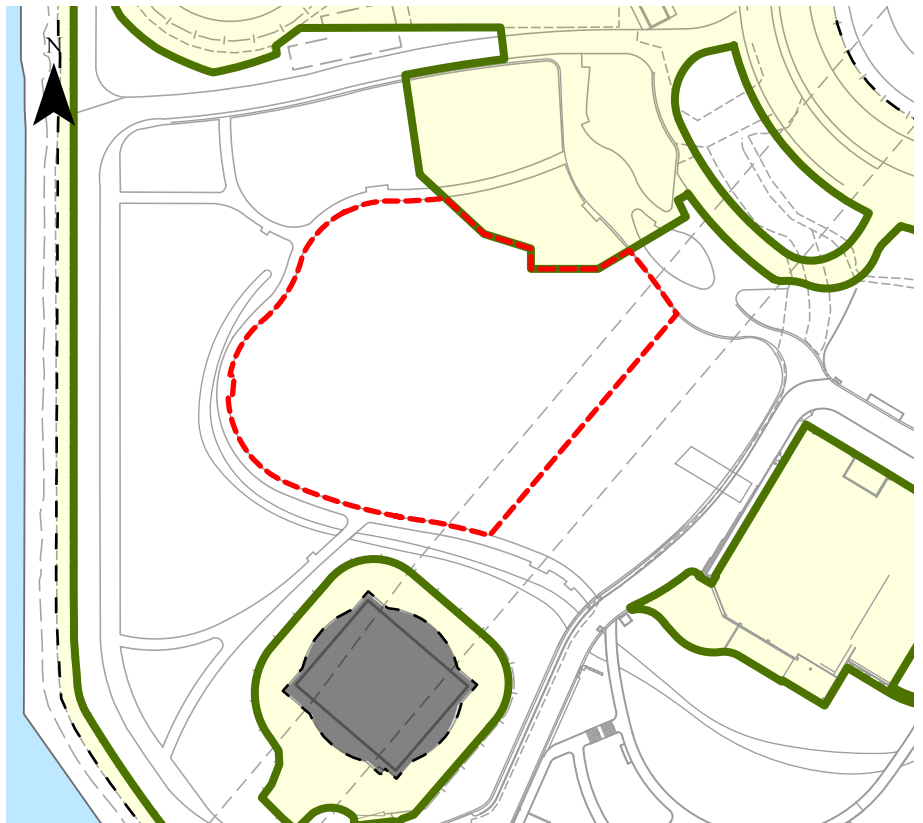

通告 Notice

藝術公園 - 封閉區域 Art Park - Closed Areas

請注意，下圖紅色部分將於2021年1月1日至2021年1月31日被圍封用作草坪維護，其餘藝術公園位置將如常開放。

Members of the Public are asked to note that the area outlined in red below will be closed to the Public for lawns maintenance from 1 January 2021 to 31 January 2021. Remaining parts of the Art Park will open as usual.

本通告乃根據西九文化區（公眾休憩用地）附例8(2)款訂立。

This notice is made under Section 8 (2) of the West Kowloon Cultural District (Public Open Spaces) Bylaw.

如有任何查詢，請致電2200 0724與我們聯絡。

Should you have any enquiry, please feel free to contact us at 2200 0724.

劉敏詩
獲授權人士
園區營運
西九文化區管理局

Man Sze LAU
Authorised Person
Park & Public Open Space Operations
West Kowloon Cultural District Authority

westKowloon
西九文化區