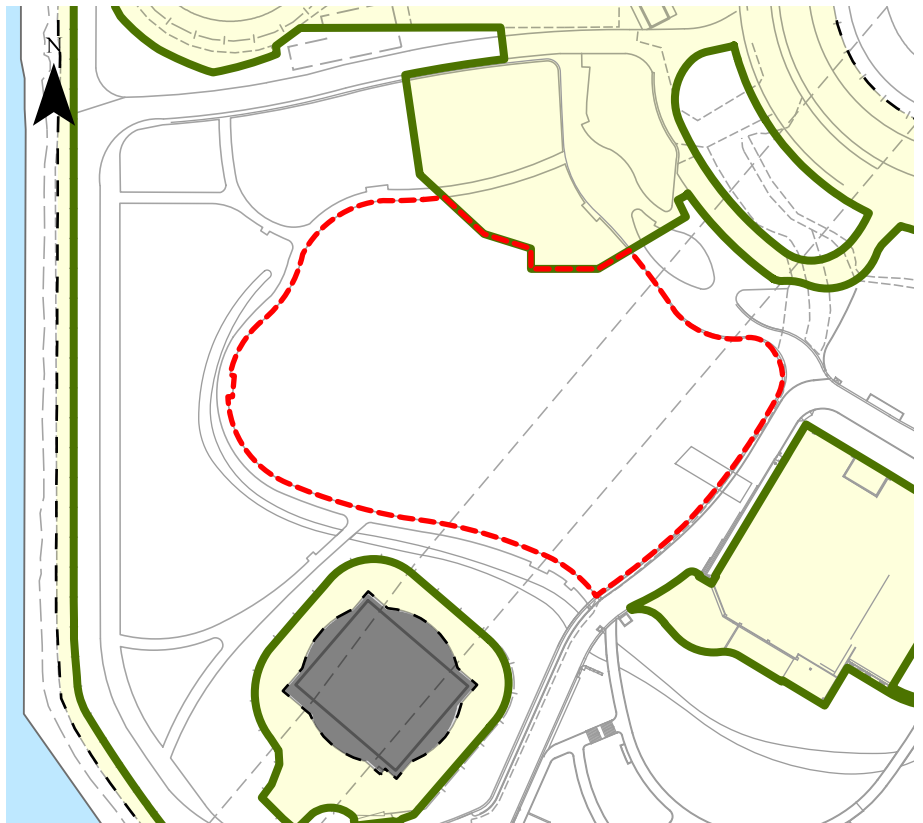

通告 Notice

藝術公園 - 封閉區域 Art Park - Closed Areas

請注意，下圖紅色部分將於2021年1月1日至2021年1月31日被圍封用作草坪維護，其餘藝術公園位置將如常開放。

Members of the Public are asked to note that the area outlined in red below will be closed to the Public for lawns maintenance from 1 January 2021 to 31 January 2021. Remaining parts of the Art Park will open as usual.

本通告乃根據西九文化區（公眾休憩用地）附例8(2)款訂立。

This notice is made under Section 8 (2) of the West Kowloon Cultural District (Public Open Spaces) Bylaw.

如有任何查詢，請致電2200 0724與我們聯絡。

Should you have any enquiry, please feel free to contact us at 2200 0724.

劉敏詩
獲授權人士
園區營運
西九文化區管理局

Man Sze LAU
Authorised Person
Park & Public Open Space Operations
West Kowloon Cultural District Authority

westKowloon
西九文化區