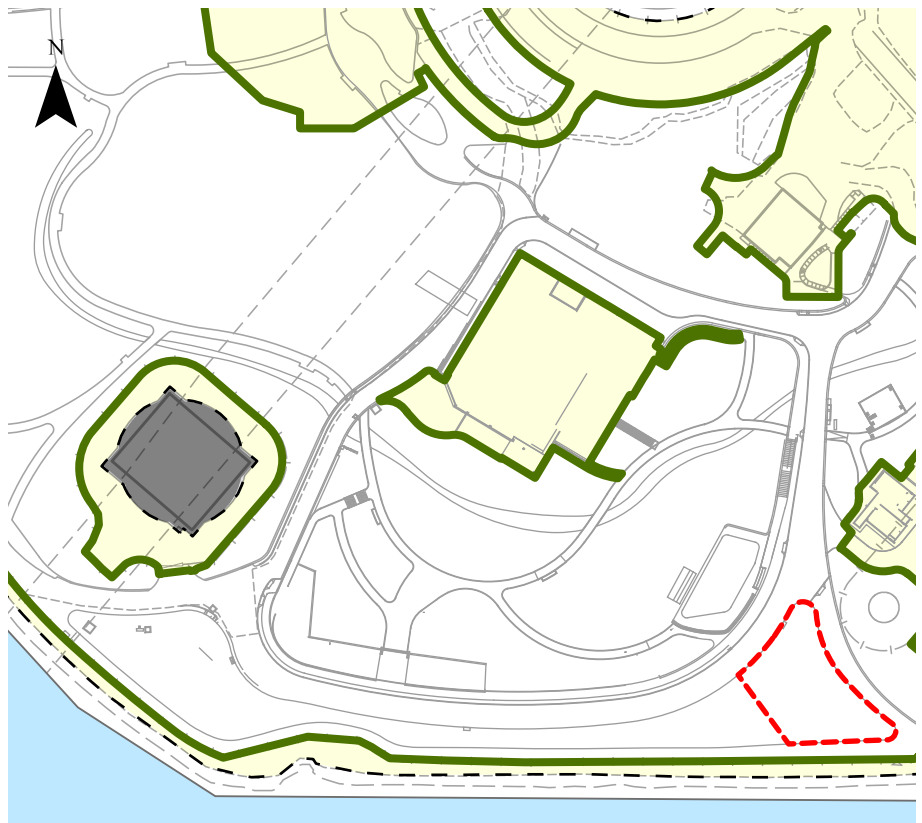

通告 Notice

藝術公園 - 封閉區域 Art Park - Closed Areas

請注意，下圖紅色部分將於2020年11月16日至2020年11月18日被圍封用作草坪維護，其餘藝術公園位置將如常開放。

Members of the Public are asked to note that the area outlined in red below will be closed to the Public for lawn maintenance from 16 November 2020 to 18 November 2020. Remaining parts of the Art Park will open as usual.

本通告乃根據西九文化區（公眾休憩用地）附例8(2)款訂立。

This notice is made under Section 8 (2) of the West Kowloon Cultural District (Public Open Spaces) Bylaw.

如有任何查詢，請致電2200 0724與我們聯絡。

Should you have any enquiry, please feel free to contact us at 2200 0724.

劉敏詩
獲授權人士
園區營運
西九文化區管理局

Man Sze LAU
Authorised Person
Park & Public Open Space Operations
West Kowloon Cultural District Authority

westKowloon
西九文化區