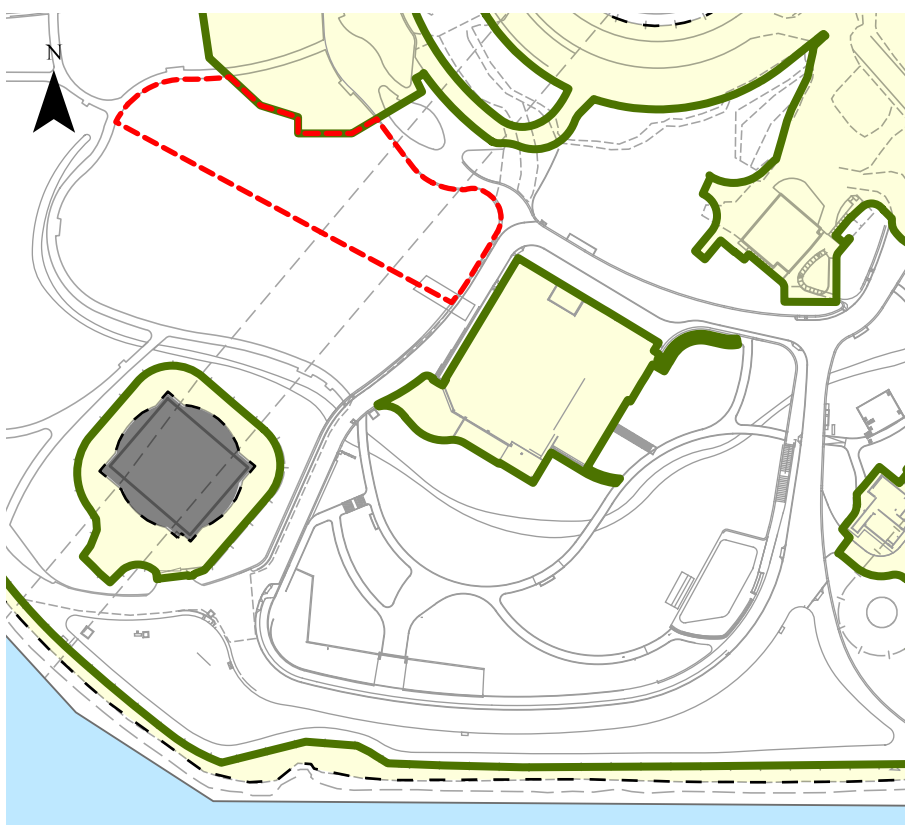

通告 Notice

藝術公園 - 封閉區域 Art Park - Closed Areas

請注意，下圖紅色部分將於2020年11月9日至2020年11月14日被圍封用作草坪維護，其餘藝術公園位置將如常開放。

Members of the Public are asked to note that the area outlined in red below will be closed to the Public for lawn maintenance from 9 November 2020 to 14 November 2020. Remaining parts of the Art Park will open as usual.

本通告乃根據西九文化區（公眾休憩用地）附例8(2)款訂立。

This notice is made under Section 8 (2) of the West Kowloon Cultural District (Public Open Spaces) Bylaw.

如有任何查詢，請致電2200 0724與我們聯絡。

Should you have any enquiry, please feel free to contact us at 2200 0724.

劉敏詩
獲授權人士
園區營運
西九文化區管理局

Man Sze LAU
Authorised Person
Park & Public Open Space Operations
West Kowloon Cultural District Authority

westKowloon
西九文化區