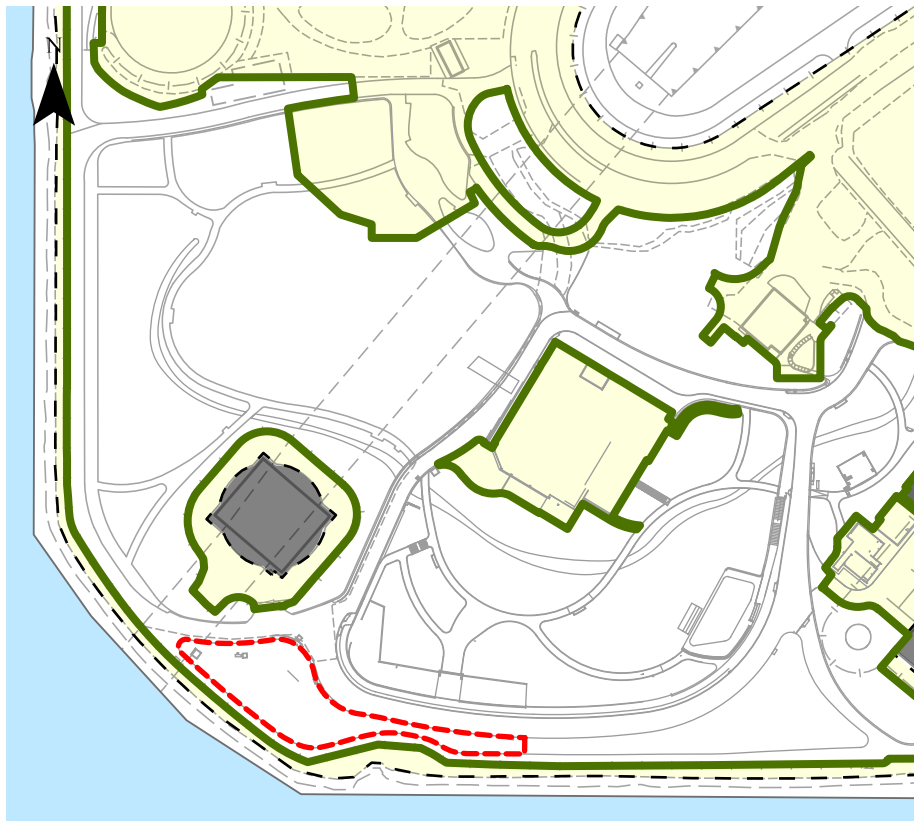

通告 Notice

藝術公園 - 封閉區域 Art Park - Closed Areas

請注意，下圖紅色部分將於2020年7月28日至2020年8月6日被圍封用作草坪維護，其餘藝術公園位置將如常開放。

Members of the Public are asked to note that the area outlined in red below will be closed to the Public for lawns maintenance from 28 July 2020 to 6 August 2020. Remaining parts of the Art Park will open as usual.

本通告乃根據西九文化區（公眾休憩用地）附例8(2)款訂立。

This notice is made under Section 8 (2) of the West Kowloon Cultural District (Public Open Spaces) Bylaw.

如有任何查詢，請致電2200 0724與我們聯絡。

Should you have any enquiry, please feel free to contact us at 2200 0724.

劉敏詩
獲授權人士
園區營運
西九文化區管理局

Man Sze LAU
Authorised Person
Park & Public Open Space Operations
West Kowloon Cultural District Authority

westKowloon
西九文化區