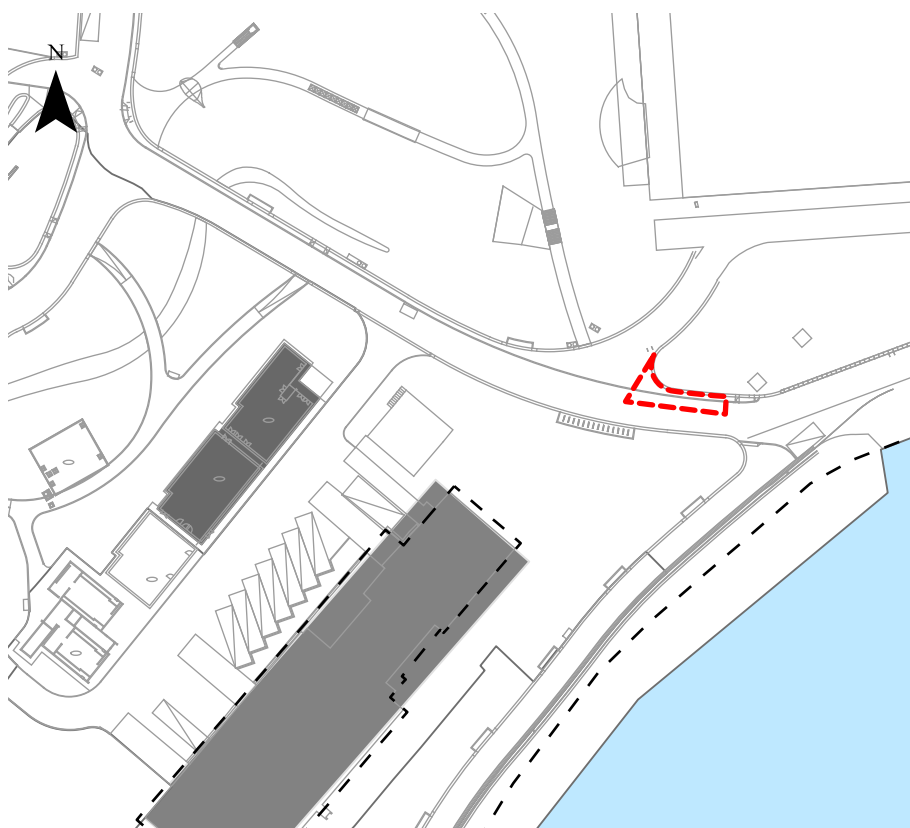

通告 Notice

藝術公園 - 封閉區域 Art Park - Closed Areas

請注意，下圖紅色部分將於2020年3月16日至2020年8月31日被圍封用作設施維修，其餘藝術公園位置將如常開放。

Members of the Public are asked to note that the area outlined in red below will be closed to the Public for facilities maintenance from 16 March 2020 to 31 August 2020. Remaining parts of the Art Park will open as usual.

本通告乃根據西九文化區（公眾休憩用地）附例8(2)款訂立。

This notice is made under Section 8 (2) of the West Kowloon Cultural District (Public Open Spaces) Bylaw.

如有任何查詢，請致電2200 0724與我們聯絡。

Should you have any enquiry, please feel free to contact us at 2200 0724.

M. Lau

劉敏詩
獲授權人士
園區營運
西九文化區管理局

Man Sze LAU
Authorised Person
Park & Public Open Space Operations
West Kowloon Cultural District Authority

westKowloon
西九文化區