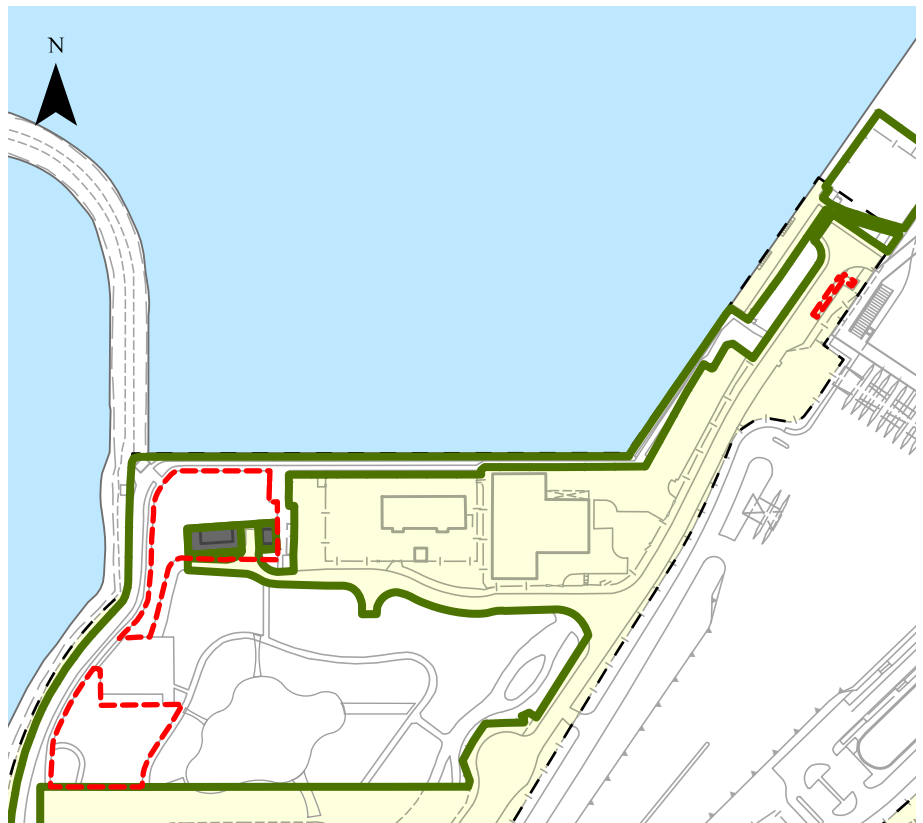

通告 Notice

藝術公園 - 封閉區域 Art Park - Closed Areas

請注意，下圖紅色部分將於2019年9月17日至2019年9月26日被圍封用作草坪維護，其餘藝術公園位置將如常開放。

Members of the Public are asked to note that the area outlined in red below will be closed to the Public for lawns maintenance from 17 September 2019 to 26 September 2019. Remaining parts of the Art Park will open as usual.

本通告乃根據西九文化區（公眾休憩用地）附例8(2)款訂立。

This notice is made under Section 8 (2) of the West Kowloon Cultural District (Public Open Spaces) Bylaw.

如有任何查詢，請致電2200 0700與我們聯絡。

Should you have any enquiry, please feel free to contact us at 2200 0700.

劉敏詩
獲授權人士
園區營運
西九文化區管理局

Man Sze LAU
Authorised Person
Park & Public Open Space Operations
West Kowloon Cultural District Authority

westKowloon
西九文化區