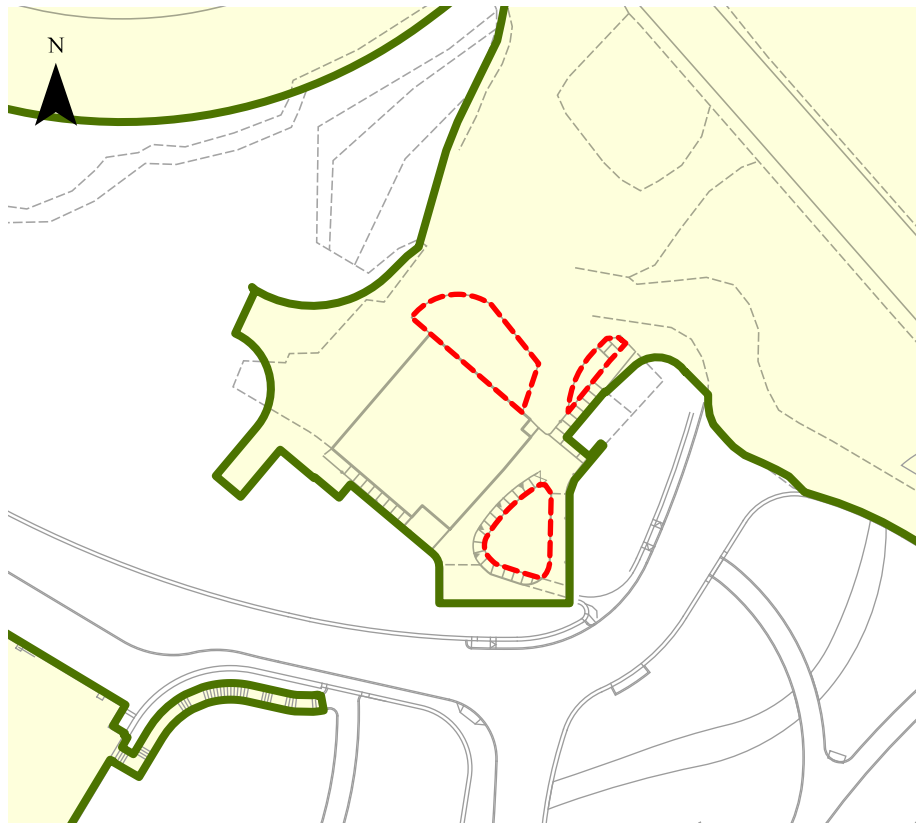

通告 Notice

藝術公園 - 封閉區域 Art Park - Closed Areas

請注意，下圖紅色部分將於2019年9月6日至2019年9月16日被圍封用作草坪維護，其餘藝術公園位置將如常開放。

Members of the Public are asked to note that the area outlined in red below will be closed to the Public for lawns maintenance from 6 September 2019 to 16 September 2019. Remaining parts of the Art Park will open as usual.

本通告乃根據西九文化區（公眾休憩用地）附例8(2)款訂立。

This notice is made under Section 8 (2) of the West Kowloon Cultural District (Public Open Spaces) Bylaw.

如有任何查詢，請致電2200 0700與我們聯絡。

Should you have any enquiry, please feel free to contact us at 2200 0700.

劉敏詩
獲授權人士
園區營運
西九文化區管理局

Man Sze LAU
Authorised Person
Park & Public Open Space Operations
West Kowloon Cultural District Authority

westKowloon
西九文化區