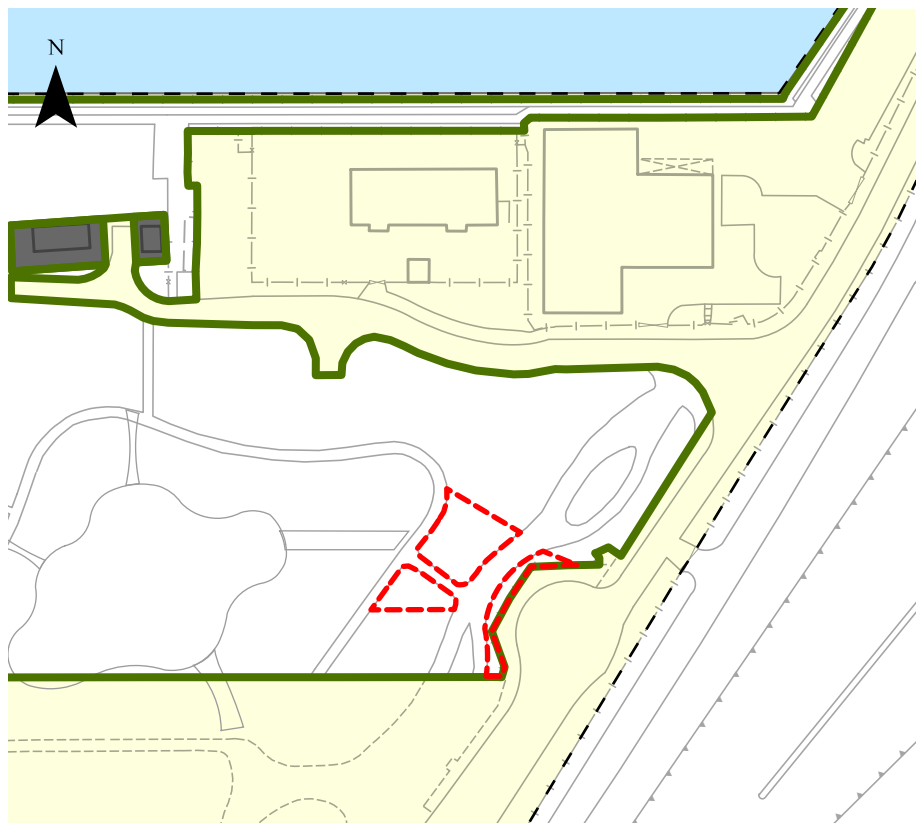

通告 Notice

藝術公園 - 封閉區域 Art Park - Closed Areas

請注意，下圖紅色部分將於2019年9月2日至2019年9月16日被圍封用作樹木搬遷，其餘藝術公園位置將如常開放。

Members of the Public are asked to note that the area outlined in red below will be closed to the Public for trees relocation from 2 September 2019 to 16 September 2019. Remaining parts of the Art Park will open as usual.

本通告乃根據西九文化區（公眾休憩用地）附例8(2)款訂立。

This notice is made under Section 8 (2) of the West Kowloon Cultural District (Public Open Spaces) Bylaw.

如有任何查詢，請致電2200 0700與我們聯絡。

Should you have any enquiry, please feel free to contact us at 2200 0700.

劉敏詩
獲授權人士
園區營運
西九文化區管理局

Man Sze LAU
Authorised Person
Park & Public Open Space Operations
West Kowloon Cultural District Authority

westKowloon
西九文化區