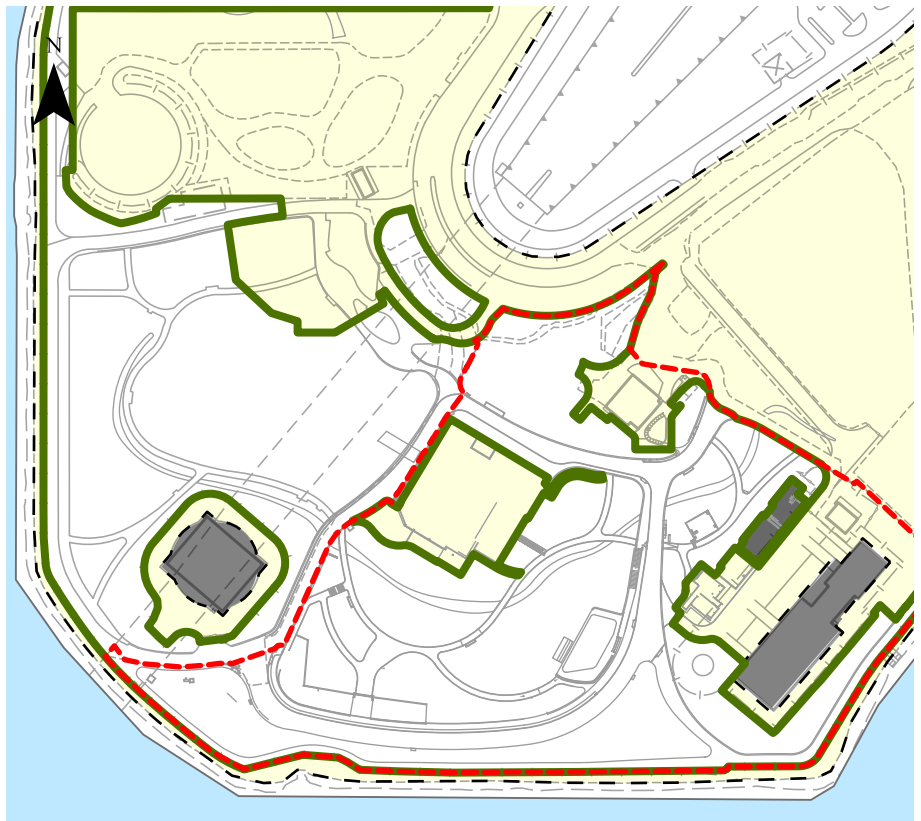

通告 Notice

藝術公園 - 封閉區域 Art Park - Closed Areas

請注意，下圖紅色部分將於2019年8月19日至2019年9月14日被圍封用作設施維修，其餘藝術公園位置將如常開放。

Members of the Public are asked to note that the area outlined in red below will be closed to the Public for facilities maintenance from 19 August 2019 to 14 September 2019. Remaining parts of the Art Park will open as usual.

本通告乃根據西九文化區（公眾休憩用地）附例8(2)款訂立。

This notice is made under Section 8 (2) of the West Kowloon Cultural District (Public Open Spaces) Bylaw.

如有任何查詢，請致電2200 0700與我們聯絡。

Should you have any enquiry, please feel free to contact us at 2200 0700.

劉敏詩
獲授權人士
園區營運
西九文化區管理局

Man Sze LAU
Authorised Person
Park & Public Open Space Operations
West Kowloon Cultural District Authority

westKowloon
西九文化區