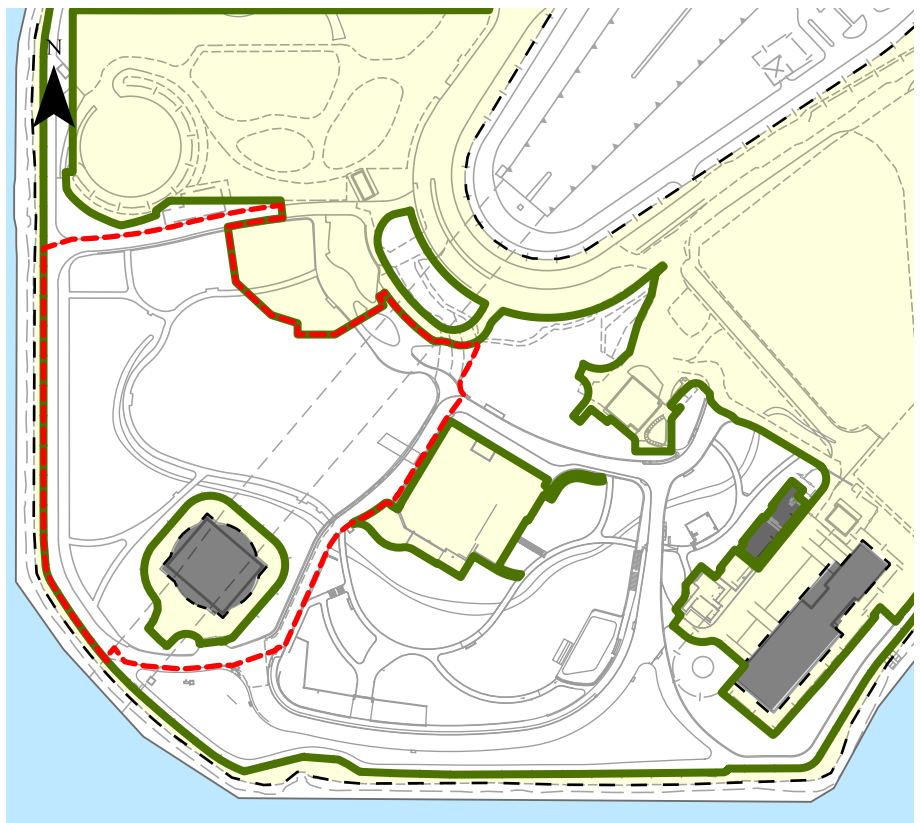

通告 Notice

藝術公園 - 封閉區域 Art Park - Closed Areas

請注意，下圖紅色部分將於2019年8月19日至2019年9月14日被圍封用作設施維修，其餘藝術公園位置將如常開放。

Members of the Public are asked to note that the area outlined in red below will be closed to the Public for facilities maintenance from 19 August 2019 to 14 September 2019. Remaining parts of the Art Park will open as usual.

本通告乃根據西九文化區（公眾休憩用地）附例8(2)款訂立。

This notice is made under Section 8 (2) of the West Kowloon Cultural District (Public Open Spaces) Bylaw.

如有任何查詢，請致電2200 0700與我們聯絡。

Should you have any enquiry, please feel free to contact us at 2200 0700.

劉敏詩
獲授權人士
園區營運
西九文化區管理局

Man Sze LAU
Authorised Person
Park & Public Open Space Operations
West Kowloon Cultural District Authority

westKowloon
西九文化區