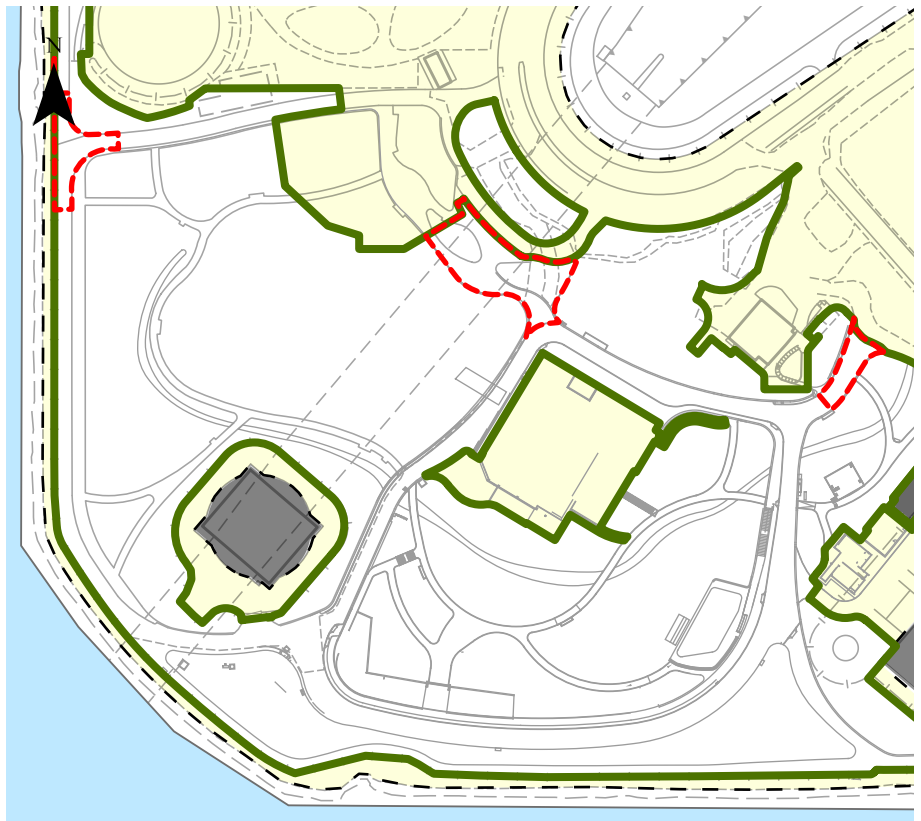

通告 Notice

藝術公園 - 封閉區域 Art Park - Closed Areas

請注意，下圖紅色部分將於2019年8月12日至2019年9月12日被圍封用作設施維修，其餘藝術公園位置將如常開放。

Members of the Public are asked to note that the area outlined in red below will be closed to the Public for facilities maintenance from 12 August 2019 to 12 September 2019. Remaining parts of the Art Park will open as usual.

本通告乃根據西九文化區（公眾休憩用地）附例8(2)款訂立。

This notice is made under Section 8 (2) of the West Kowloon Cultural District (Public Open Spaces) Bylaw.

如有任何查詢，請致電2200 0700與我們聯絡。

Should you have any enquiry, please feel free to contact us at 2200 0700.

劉敏詩
獲授權人士
園區營運
西九文化區管理局

Man Sze LAU
Authorised Person
Park & Public Open Space Operations
West Kowloon Cultural District Authority

westKowloon
西九文化區