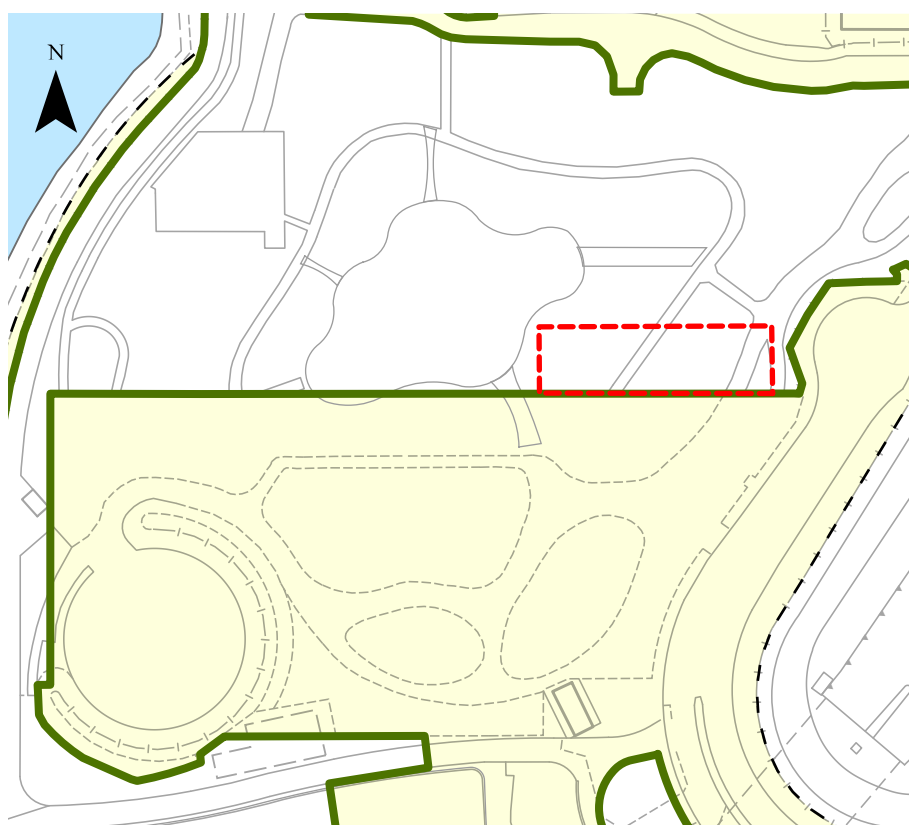

通告 Notice

藝術公園 - 封閉區域 Art Park - Closed Areas

請注意，下圖紅色部分將於2019年8月8日至2019年10月10日被圍封用作設施維修，其餘藝術公園位置將如常開放。

Members of the Public are asked to note that the area outlined in red below will be closed to the Public for facilities maintenance from 8 August 2019 to 10 October 2019. Remaining parts of the Art Park will open as usual.

本通告乃根據西九文化區（公眾休憩用地）附例8(2)款訂立。

This notice is made under Section 8 (2) of the West Kowloon Cultural District (Public Open Spaces) Bylaw.

如有任何查詢，請致電2200 0700與我們聯絡。

Should you have any enquiry, please feel free to contact us at 2200 0700.

劉敏詩
獲授權人士
園區營運
西九文化區管理局

Man Sze LAU
Authorised Person
Park & Public Open Space Operations
West Kowloon Cultural District Authority

westKowloon
西九文化區