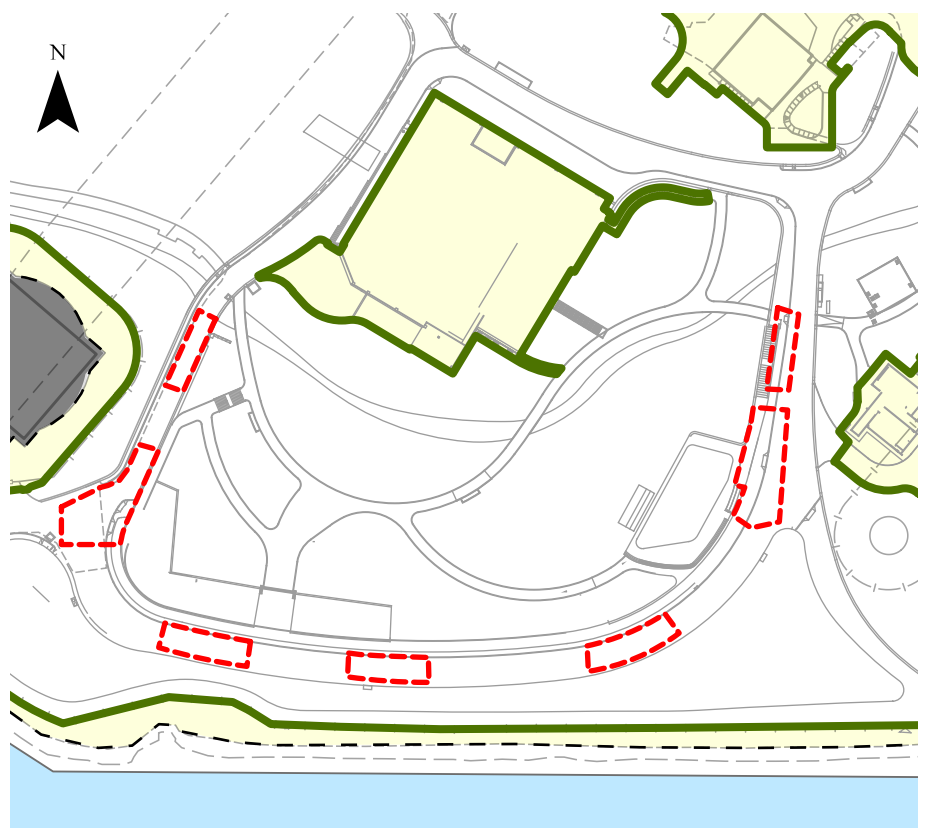

通告 Notice

藝術公園 - 封閉區域 Art Park - Closed Areas

請注意，下圖紅色部分將於2019年7月15日至2019年10月3日被圍封用作設施維修，其餘藝術公園位置將如常開放。

Members of the Public are asked to note that the area outlined in red below will be closed to the Public for facilities maintenance between 15 July 2019 and 3 October 2019. Remaining parts of the Art Park will open as usual.

本通告乃根據西九文化區（公眾休憩用地）附例8(2)款訂立。

This notice is made under Section 8 (2) of the West Kowloon Cultural District (Public Open Spaces) Bylaw.

如有任何查詢，請致電2200 0700與我們聯絡。

Should you have any enquiry, please feel free to contact us at 2200 0700.

劉敏詩
獲授權人士
園區營運
西九文化區管理局

Man Sze LAU
Authorised Person
Park & Public Open Space Operations
West Kowloon Cultural District Authority

westKowloon
西九文化區