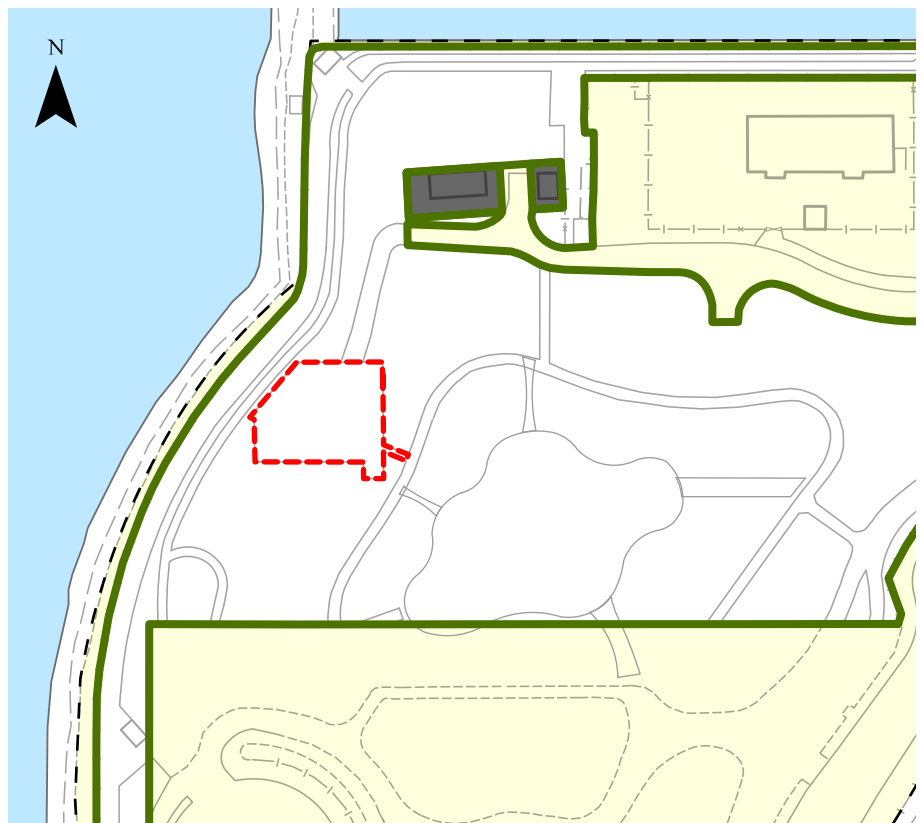

通告 Notice

藝術公園 - 封閉區域 Art Park - Closed Areas

請注意，下圖紅色部分將於2019年6月10日至2019年7月10日被圍封用作設施維修，其餘藝術公園位置將如常開放。

Members of the Public are asked to note that the area outlined in red below will be closed to the Public for facilities maintenance from 10 June 2019 to 10 July 2019. Remaining parts of the Art Park will open as usual.

本通告乃根據西九文化區（公眾休憩用地）附例8(2)款訂立。

This notice is made under Section 8 (2) of the West Kowloon Cultural District (Public Open Spaces) Bylaw.

如有任何查詢，請致電2200 0700與我們聯絡。

Should you have any enquiry, please feel free to contact us at 2200 0700.

劉敏詩
獲授權人士
園區營運
西九文化區管理局

Man Sze LAU
Authorised Person
Park & Public Open Space Operations
West Kowloon Cultural District Authority

westKowloon
西九文化區