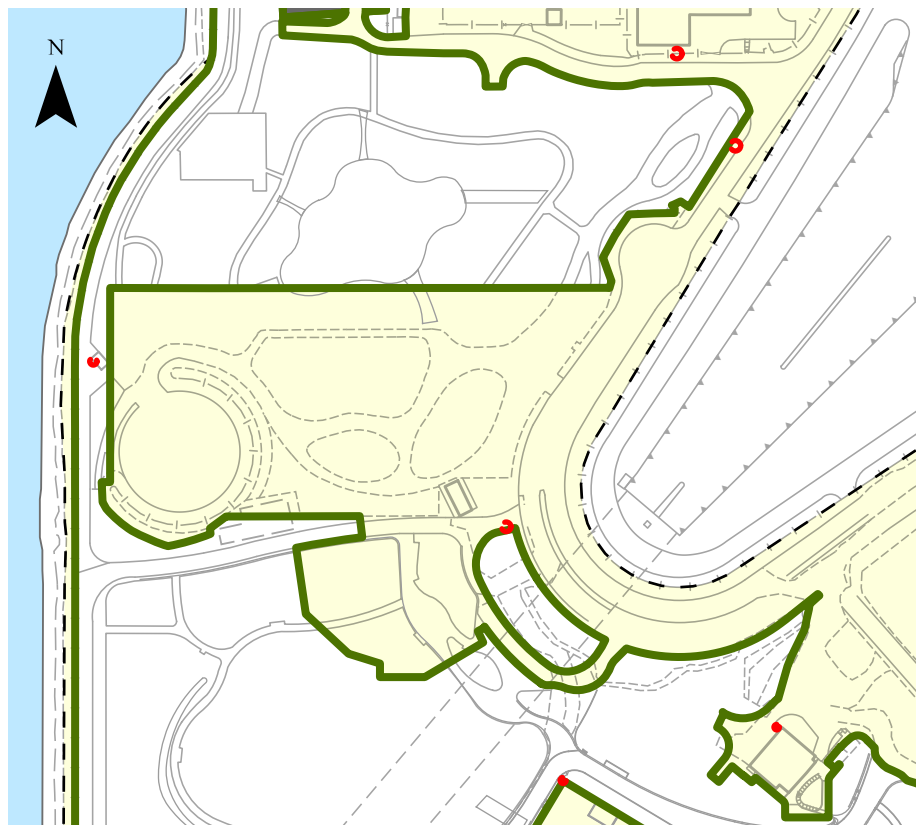

通告 Notice

藝術公園 - 封閉區域 Art Park - Closed Areas

請注意，下圖紅色部分將於2019年6月6日至2019年7月5日被圍封用作設施維修，其餘藝術公園位置將如常開放。

Members of the Public are asked to note that the area outlined in red below will be closed to the Public for facilities maintenance from 6 June 2019 to 5 July 2019. Remaining parts of the Art Park will open as usual.

本通告乃根據西九文化區（公眾休憩用地）附例8(2)款訂立。

This notice is made under Section 8 (2) of the West Kowloon Cultural District (Public Open Spaces) Bylaw.

如有任何查詢，請致電2200 0700與我們聯絡。

Should you have any enquiry, please feel free to contact us at 2200 0700.

劉敏詩
獲授權人士
園區營運
西九文化區管理局

Man Sze LAU
Authorised Person
Park & Public Open Space Operations
West Kowloon Cultural District Authority

westKowloon
西九文化區