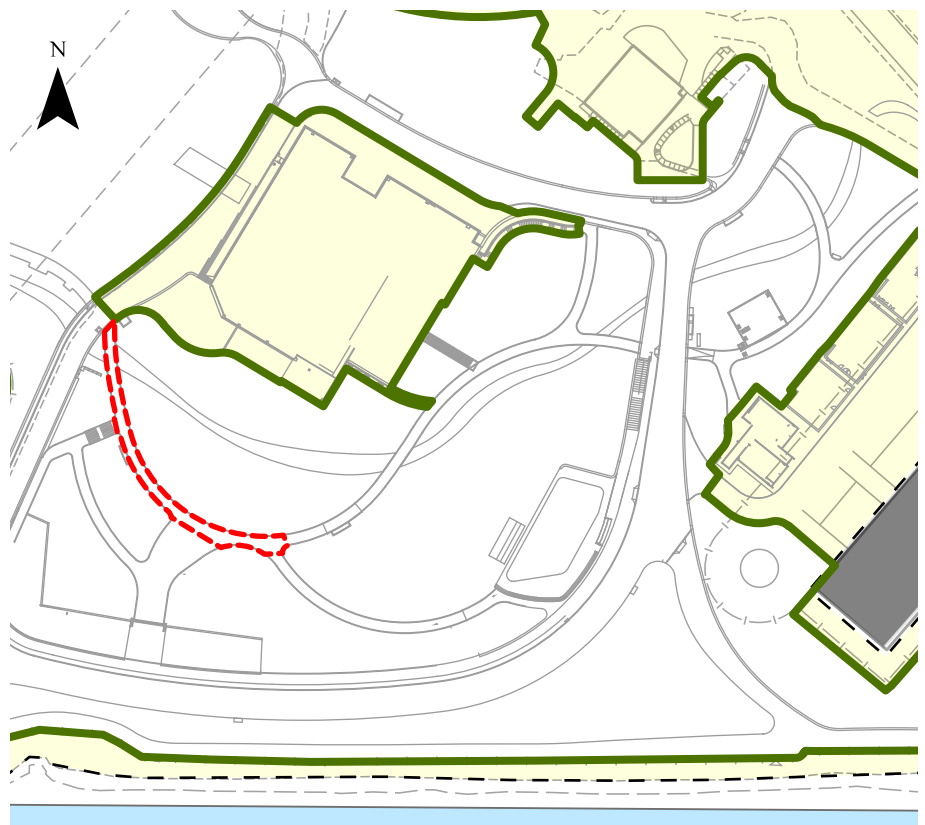

通告 Notice

藝術公園 - 封閉區域 Art Park - Closed Areas

請注意，下圖紅色部分將於2019年5月27日至2019年6月8日被圍封用作設施維修，其餘藝術公園位置將如常開放。

Members of the Public are asked to note that the area outlined in red below will be closed to the Public for facilities maintenance from 27 May 2019 to 8 June 2019. Remaining parts of the Art Park will open as usual.

本通告乃根據西九文化區（公眾休憩用地）附例8(2)款訂立。

This notice is made under Section 8 (2) of the West Kowloon Cultural District (Public Open Spaces) Bylaw.

如有任何查詢，請致電2200 0700與我們聯絡。

Should you have any enquiry, please feel free to contact us at 2200 0700.

劉敏詩
獲授權人士
園區營運
西九文化區管理局

Man Sze LAU
Authorised Person
Park & Public Open Space Operations
West Kowloon Cultural District Authority

westKowloon
西九文化區