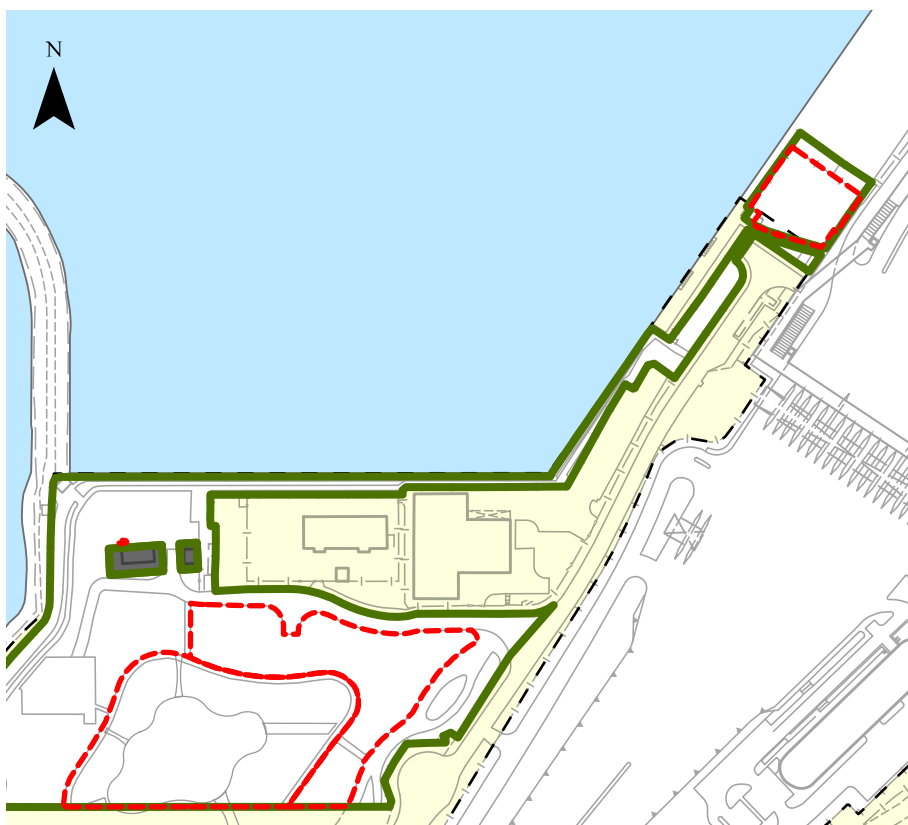

通告 Notice

藝術公園 - 封閉區域 Art Park - Closed Areas

請注意，下圖紅色部分將於2019年5月2日至2019年7月31日被圍封用作樹木搬遷，其餘藝術公園位置將如常開放。

Members of the Public are asked to note that the area outlined in red below will be closed to the Public for tree relocation from 2 May 2019 to 31 July 2019. Remaining parts of the Art Park will open as usual.

本通告乃根據西九文化區（公眾休憩用地）附例8(2)款訂立。

This notice is made under Section 8 (2) of the West Kowloon Cultural District (Public Open Spaces) Bylaw.

如有任何查詢，請致電2200 0700與我們聯絡。

Should you have any enquiry, please feel free to contact us at 2200 0700.

劉敏詩
獲授權人士
園區營運
西九文化區管理局

Man Sze LAU
Authorised Person
Park & Public Open Space Operations
West Kowloon Cultural District Authority

westKowloon
西九文化區