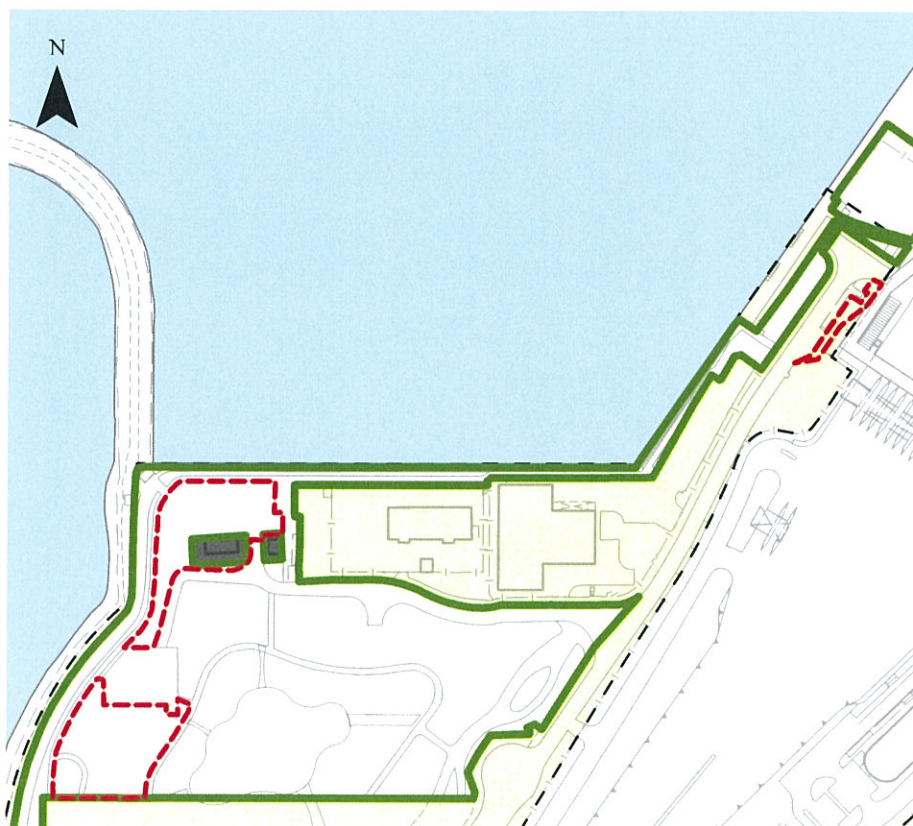

通告 Notice

苗圃公園 - 封閉區域 Nursery Park - Closed Areas

請注意，下圖紅色部分將於2019年4月29日至2019年5月10日被圍封用作蟲害防治，其餘苗圃公園位置將如常開放。

Members of the Public are asked to note that the area outlined in red below will be closed to the Public for pest control from 29 April 2019 to 10 May 2019. Remaining parts of the Nursery Park will open as usual.

本通告乃根據西九文化區（公眾休憩用地）附例8(2)款訂立。

This notice is made under Section 8 (2) of the West Kowloon Cultural District (Public Open Spaces) Bylaw.

如有任何查詢，請致電2200 0700與我們聯絡。

Should you have any enquiry, please feel free to contact us at 2200 0700.

劉敏詩
獲授權人士
園區營運
西九文化區管理局

Man Sze LAU
Authorised Person
Park & Public Open Space Operations
West Kowloon Cultural District Authority

westKowloon
西九文化區