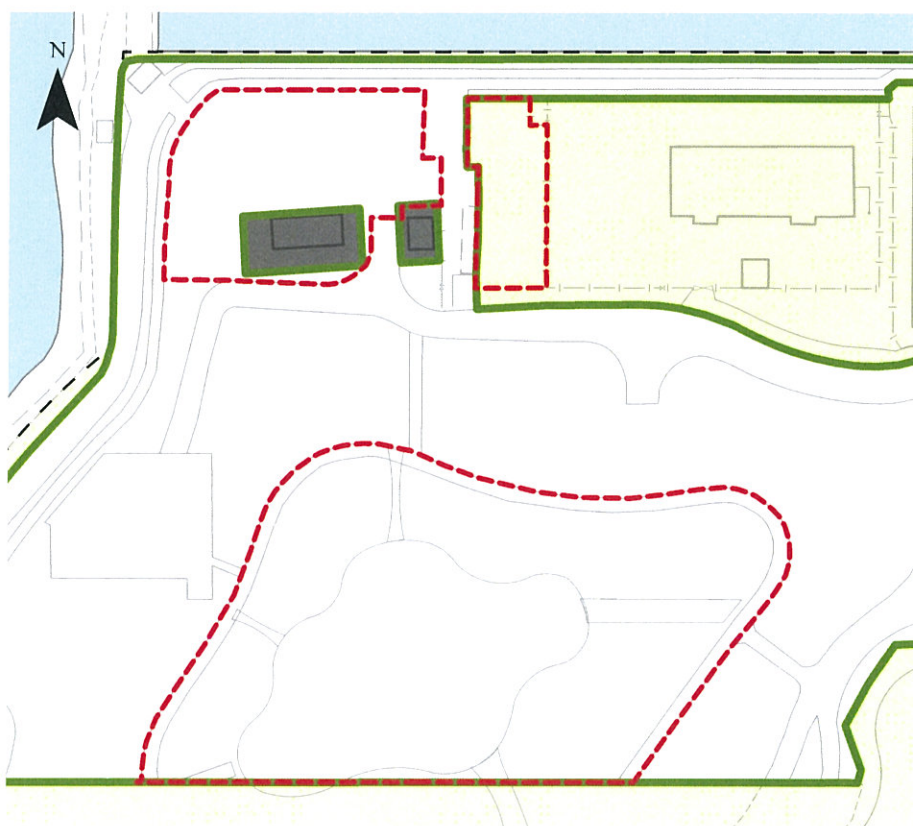

通告 Notice

苗圃公園 - 封閉區域 Nursery Park - Closed Areas

請注意·下圖紅色部分將於3月28日至3月31日期間被圍封用作活動場地佈置及清理·其餘苗圃公園位置將如常開放。

Members of the Public are asked to note that the area outlined in red below will be closed to the Public for event setup and dismantle from 28 March to 31 March. Remaining parts of the Nursery Park will open as usual.

本通告乃根據西九文化區
(公眾休憩用地)附例
8(2)款訂立。

This notice is made under
Section 8 (2) of the West
Kowloon Cultural District (Public
Open Spaces) Bylaw.

如有任何查詢·請致電
2200 0700 與我們聯絡。

Should you have any enquiry,
please feel free to contact us at
2200 0700.