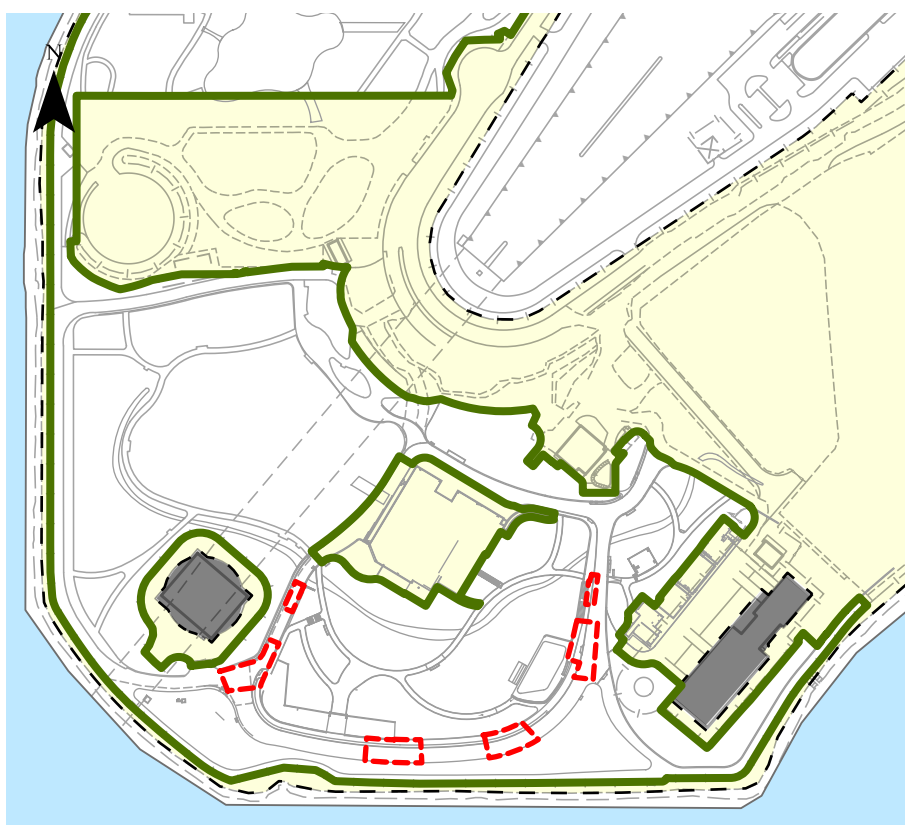

通告 Notice

藝術公園 - 封閉區域 Art Park - Closed Areas

請注意，下圖紅色部分將於2019年6月3日至2019年6月29日被圍封用作設施維修，其餘藝術公園位置將如常開放。

Members of the Public are asked to note that the area outlined in red below will be closed to the Public for facilities maintenance from 3 June 2019 to 29 June 2019. Remaining parts of the Art Park will open as usual.

本通告乃根據西九文化區（公眾休憩用地）附例8(2)款訂立。

This notice is made under Section 8 (2) of the West Kowloon Cultural District (Public Open Spaces) Bylaw.

如有任何查詢，請致電2200 0700與我們聯絡。

Should you have any enquiry, please feel free to contact us at 2200 0700.

劉敏詩
獲授權人士
園區營運
西九文化區管理局

Man Sze LAU
Authorised Person
Park & Public Open Space Operations
West Kowloon Cultural District Authority

westKowloon
西九文化區