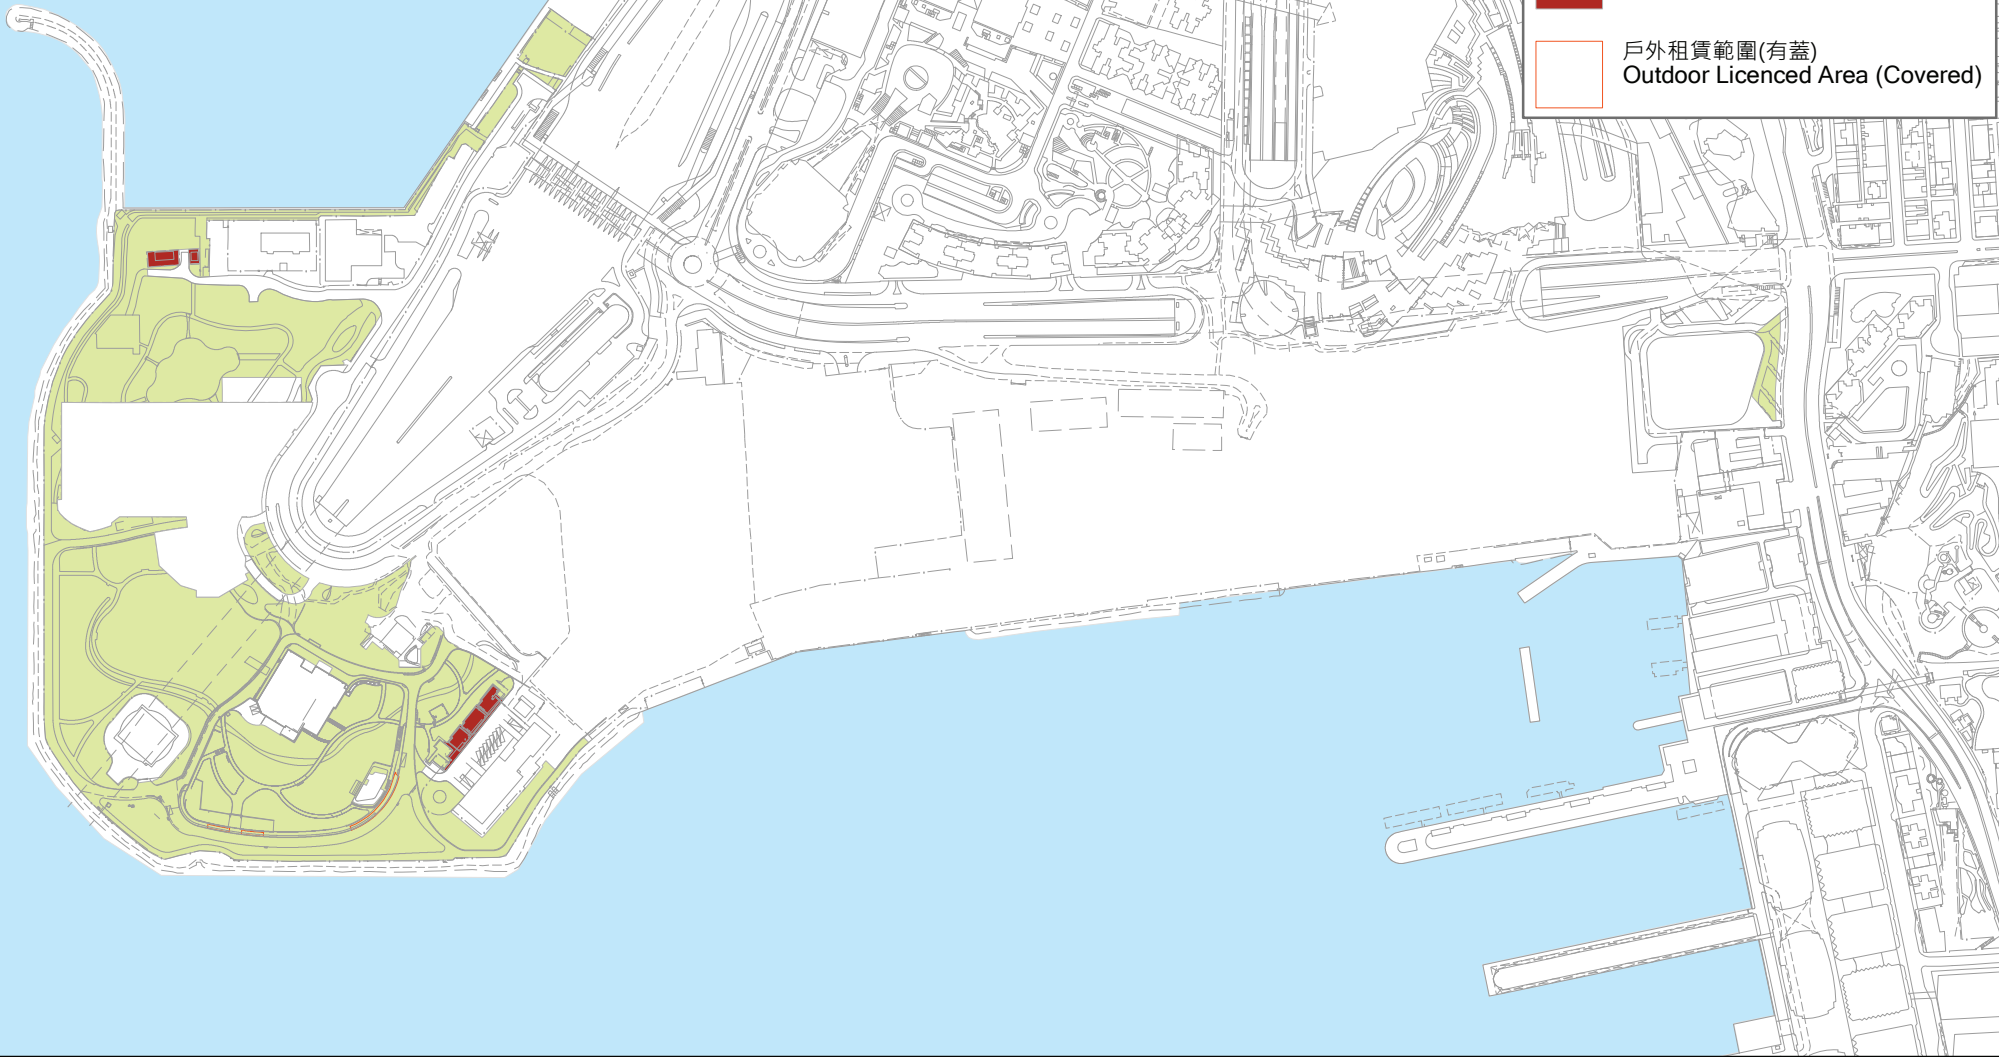

	公眾休憩用地 Public Open Spaces
	限制區域 Restricted Area
	戶外租賃範圍(有蓋) Outdoor Licenced Area (Covered)

西九文化區 - 公眾休憩用地界線圖

West Kowloon Cultural District - Public Open Spaces Boundaries Plan

依據西九文化區（公眾休憩用地）附例第5（1）款擬備
Prepared under Section 5(1) of the West Kowloon Cultural District
(Public Open Spaces) Bylaw