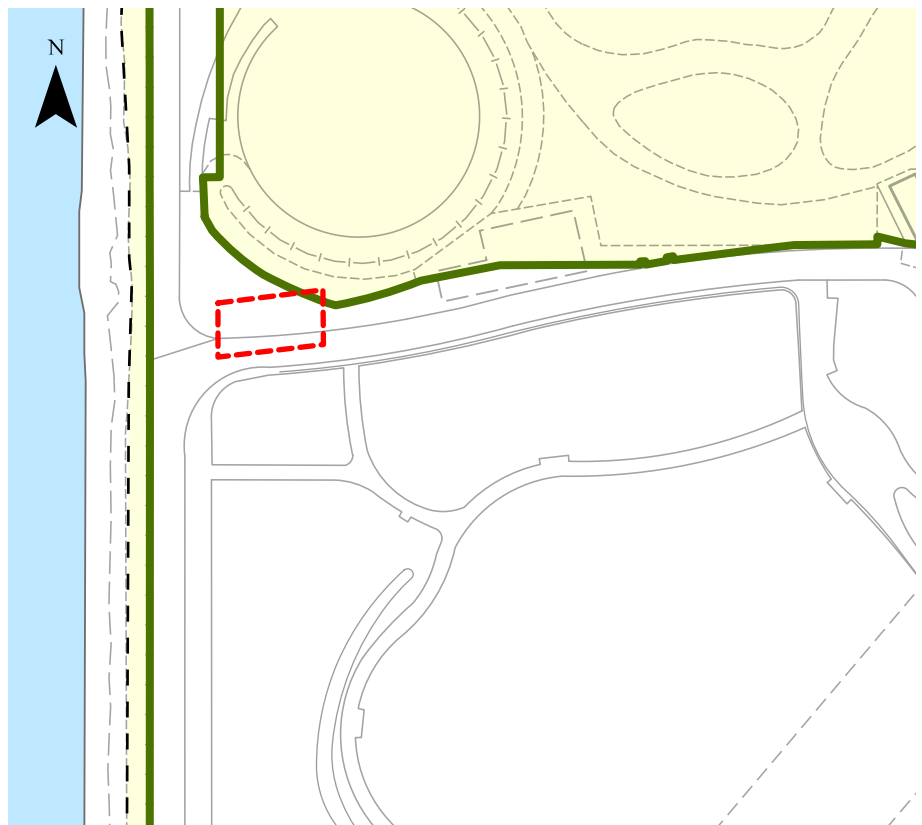

通告 Notice

藝術公園 - 封閉區域 Art Park - Closed Areas

請注意，下圖紅色部分將於2019年5月25日至2019年6月15日被圍封用作設施維修，其餘藝術公園位置將如常開放。

Members of the Public are asked to note that the area outlined in red below will be closed to the Public for facilities maintenance from 25 May 2019 to 15 June 2019. Remaining parts of the Art Park will open as usual.

本通告乃根據西九文化區（公眾休憩用地）附例8(2)款訂立。

This notice is made under Section 8 (2) of the West Kowloon Cultural District (Public Open Spaces) Bylaw.

如有任何查詢，請致電2200 0700與我們聯絡。

Should you have any enquiry, please feel free to contact us at 2200 0700.

劉敏詩
獲授權人士
園區營運
西九文化區管理局

Man Sze LAU
Authorised Person
Park & Public Open Space Operations
West Kowloon Cultural District Authority

westKowloon
西九文化區