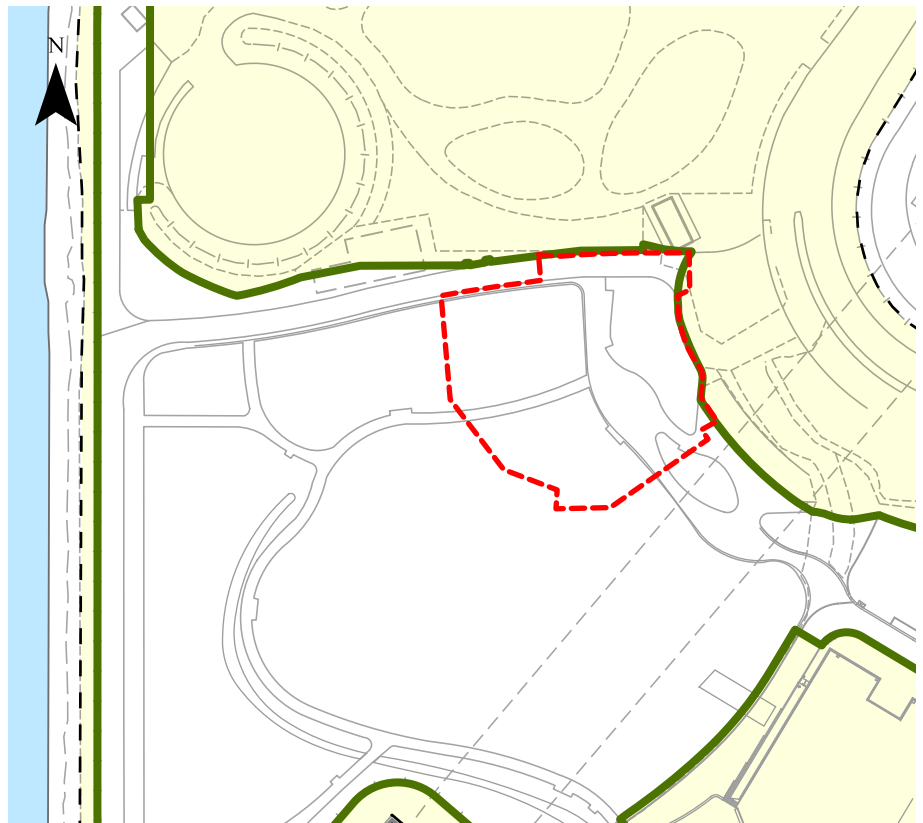

通告 Notice

藝術公園 - 封閉區域 Art Park - Closed Areas

請注意，下圖紅色部分將於2019年5月25日至2019年6月15日被圍封用作設施維修，其餘藝術公園位置將如常開放。

Members of the Public are asked to note that the area outlined in red below will be closed to the Public for facilities maintenance from 25 May 2019 to 15 June 2019. Remaining parts of the Art Park will open as usual.

本通告乃根據西九文化區（公眾休憩用地）附例8(2)款訂立。

This notice is made under Section 8 (2) of the West Kowloon Cultural District (Public Open Spaces) Bylaw.

如有任何查詢，請致電2200 0700與我們聯絡。

Should you have any enquiry, please feel free to contact us at 2200 0700.

劉敏詩
獲授權人士
園區營運
西九文化區管理局

Man Sze LAU
Authorised Person
Park & Public Open Space Operations
West Kowloon Cultural District Authority

westKowloon
西九文化區