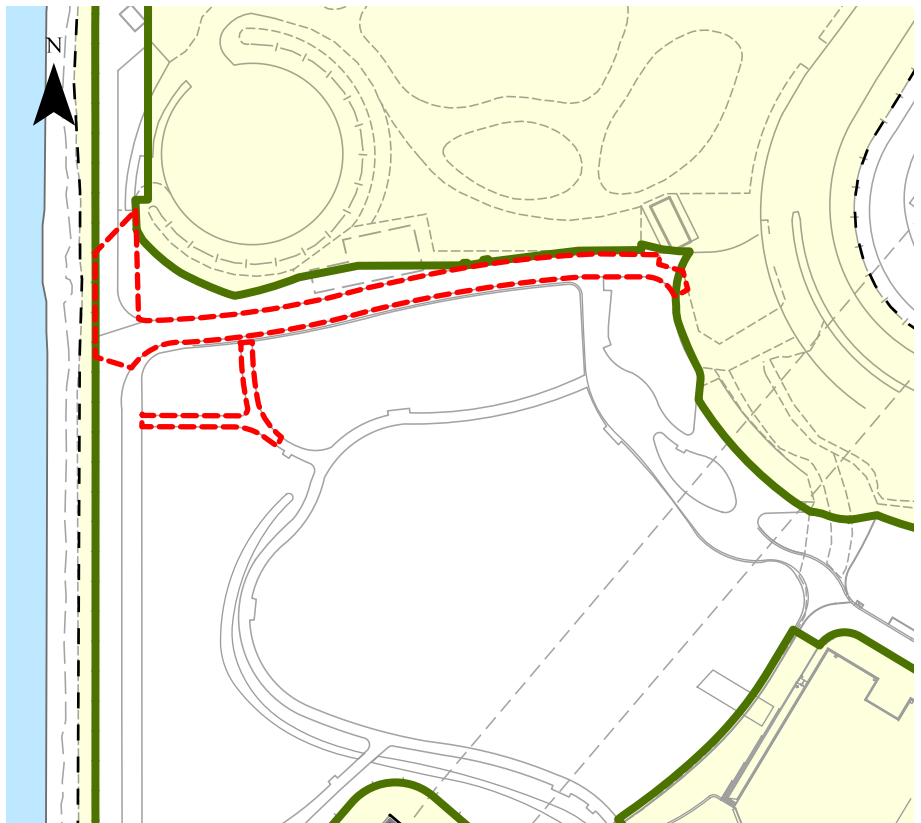

通告 Notice

藝術公園 - 封閉區域 Art Park - Closed Areas

請注意，下圖紅色部分將於2019年5月25日至2019年6月14日被圍封用作設施維修，其餘藝術公園位置將如常開放。

Members of the Public are asked to note that the area outlined in red below will be closed to the Public for facilities maintenance from 25 May 2019 to 14 June 2019. Remaining parts of the Art Park will open as usual.

本通告乃根據西九文化區（公眾休憩用地）附例8(2)款訂立。

This notice is made under Section 8 (2) of the West Kowloon Cultural District (Public Open Spaces) Bylaw.

如有任何查詢，請致電2200 0700與我們聯絡。

Should you have any enquiry, please feel free to contact us at 2200 0700.

劉敏詩
獲授權人士
園區營運
西九文化區管理局

Man Sze LAU
Authorised Person
Park & Public Open Space Operations
West Kowloon Cultural District Authority

westKowloon
西九文化區